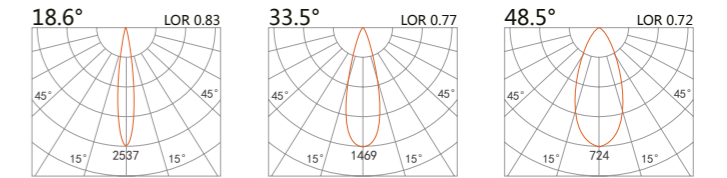

TRACK-SPOT LIGHT SKAT

white grey black

227 121

LED Power 8W
Colour Temp 2700/3000K
4000/5000K
Luminous 680lm
744lm

LIGHT DISTRIBUTION For 3000k

227 122

LED Power 8W
Colour Temp 2700/3000K
4000/5000K
Luminous 680lm
744lm

LIGHT DISTRIBUTION For 3000k

227 123

LED Power 16W
Colour Temp 2700/3000K
4000/5000K
Luminous 1360lm
1488lm

LIGHT DISTRIBUTION For 3000k