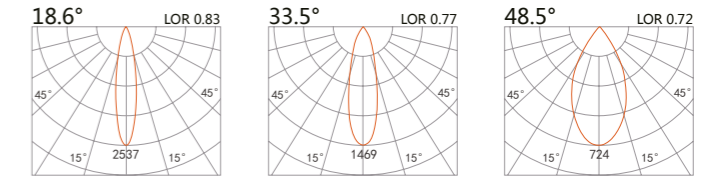

TRACK-SPOT LIGHT SKAT

white grey black

227 121

LED Power 8W
Colour Temp 2700/3000K
4000/5000K
Luminous 680lm
744lm

LIGHT DISTRIBUTION For 3000k

227 122

LED Power 8W
Colour Temp 2700/3000K
4000/5000K
Luminous 680lm
744lm

LIGHT DISTRIBUTION For 3000k

227 123

LED Power 16W
Colour Temp 2700/3000K
4000/5000K
Luminous 1360lm
1488lm

LIGHT DISTRIBUTION For 3000k