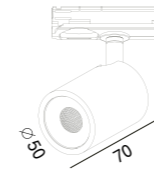

TRACK-SPOT LIGHT SKAT

white grey black

227 121

LED Power 8W
Colour Temp 2700/3000K
4000/5000K
Luminous 680lm
744lm

LIGHT DISTRIBUTION For 3000k

227 122

LED Power 8W
Colour Temp 2700/3000K
4000/5000K
Luminous 680lm
744lm

LIGHT DISTRIBUTION For 3000k

227 123

LED Power 16W
Colour Temp 2700/3000K
4000/5000K
Luminous 1360lm
1488lm

LIGHT DISTRIBUTION For 3000k