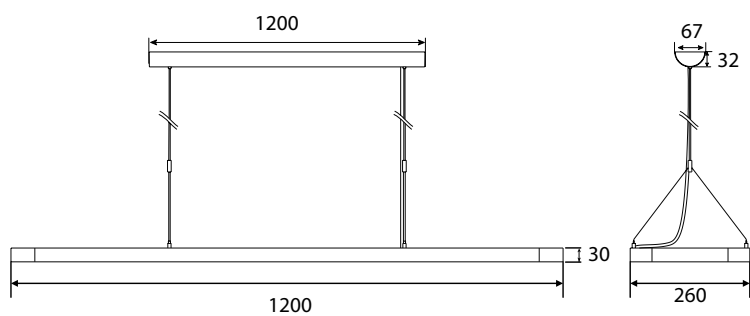

SUSPENDED Luminare HEKTOR

white silver

445 133

LED Power **ColourTemp** **Luminous**
↑25W/25W↑ 3000/4000/6000K ↑2000lm/4000lm↑