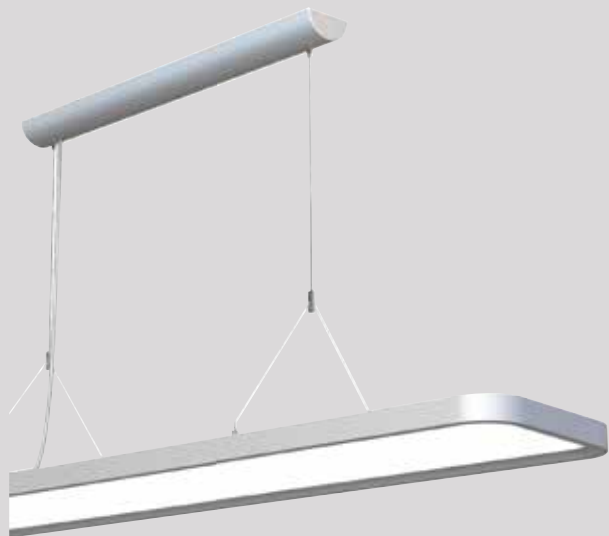

SUSPENDED Luminare HEKTOR

white silver

445 133

LED Power **ColourTemp** **Luminous**
↑25W/25W↑ 3000/4000/6000K ↑2000lm/4000lm↑