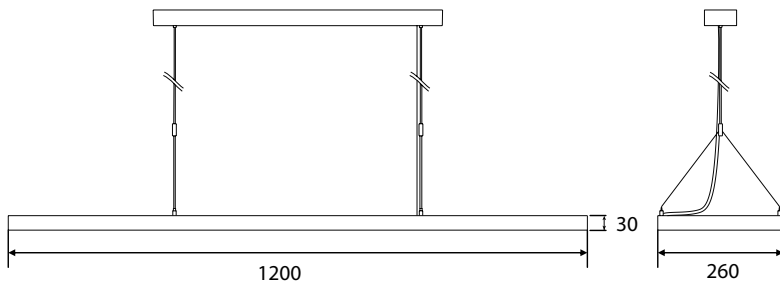

# SUSPENDED Luminare HEKTOR

white silver

**445 134**

**LED Power** **ColourTemp** **Luminous**  
†20W/40W† 3000/4000/6000K †2000lm/4000lm†