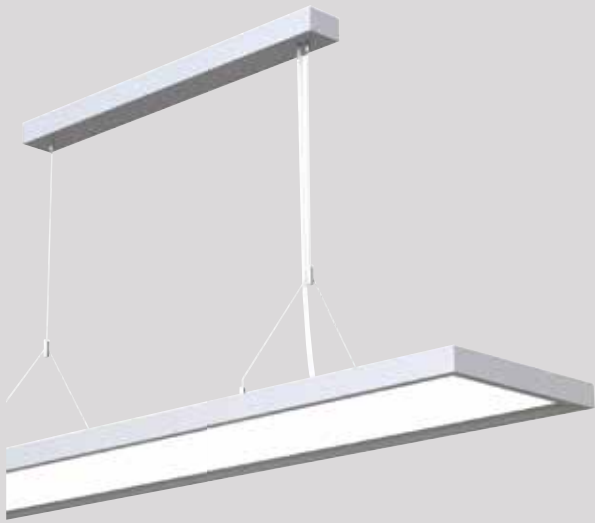

# SUSPENDED Luminare HEKTOR

white silver

**445 134**

**LED Power** **ColourTemp** **Luminous**  
†20W/40W† 3000/4000/6000K †2000lm/4000lm†