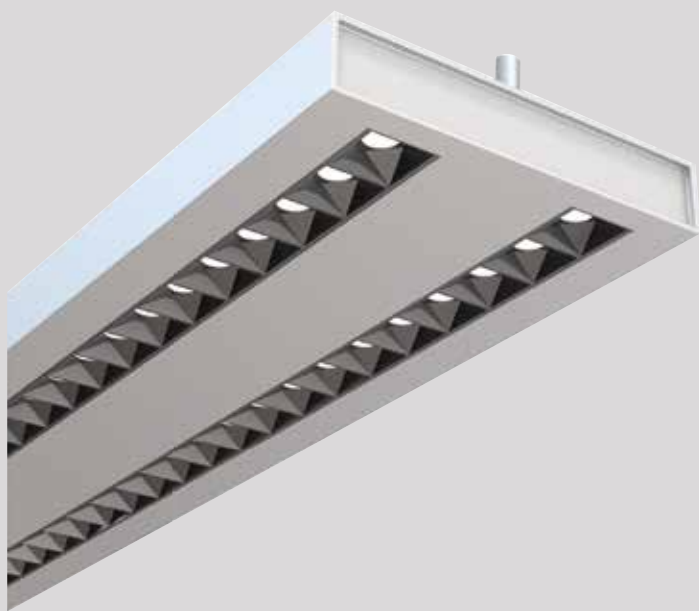

SURFACE Luminare HEKTOR

white silver

IP20

UGR
<6

Dim

Built-in
driver

445 136

10W/40W 3000/4000/6000K 1200lm/4800lm