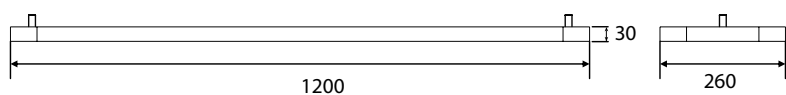

SURFACE Luminare HEKTOR

white silver

445 137

LED Power **ColourTemp** **Luminous**
10W/50W 3000/4000/6000K 1000lm/5000lm

445 138

LED Power **ColourTemp** **Luminous**
10W/50W 3000/4000/6000K 1000lm/5000lm