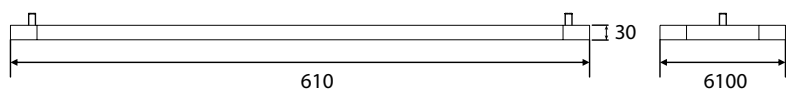

SURFACE Luminare HEKTOR

white silver

445 137

LED Power **ColourTemp** **Luminous**
10W/50W 3000/4000/6000K 1000lm/5000lm

445 138

LED Power **ColourTemp** **Luminous**
10W/50W 3000/4000/6000K 1000lm/5000lm