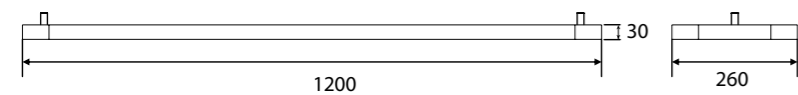

# SURFACE Luminare HEKTOR

white silver

**445 137**  
LED Power 10W/50W ColourTemp 3000/4000/6000K Luminous 1000lm/5000lm

**445 138**  
LED Power 10W/50W ColourTemp 3000/4000/6000K Luminous 1000lm/5000lm