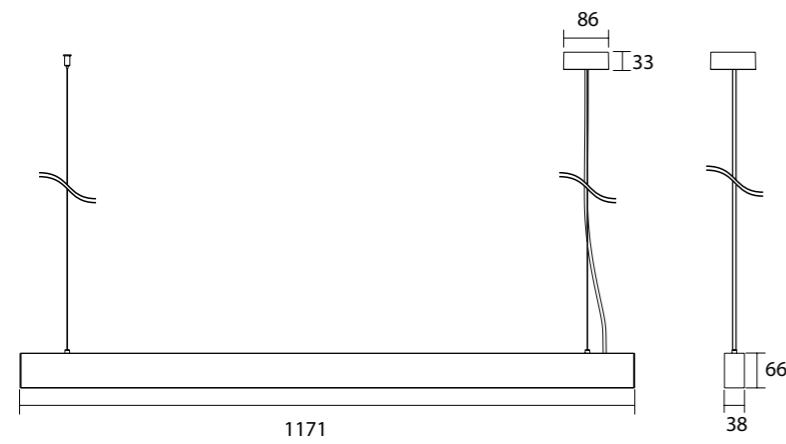

445 132

LED Power ColourTemp Luminous
†25W/25W† 3000/4000/6000K †3000lm/3000lm†