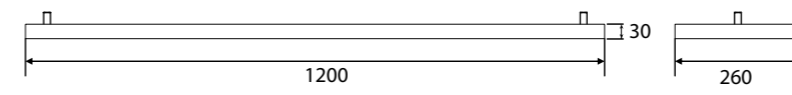

445 140
LED Power 10W/50W ColourTemp 3000/4000/6000K Luminous 1000lm/5000lm