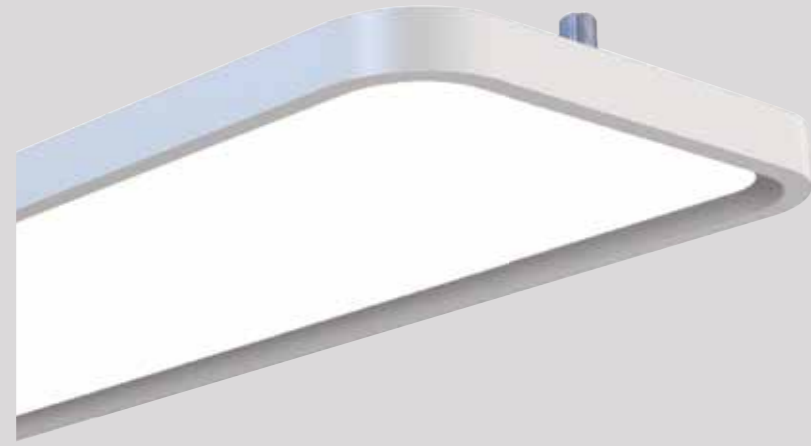

SURFACE Luminare HEKTOR

white silver

445 137
LED Power 10W/50W ColourTemp 3000/4000/6000K Luminous 1000lm/5000lm

445 138
LED Power 10W/50W ColourTemp 3000/4000/6000K Luminous 1000lm/5000lm