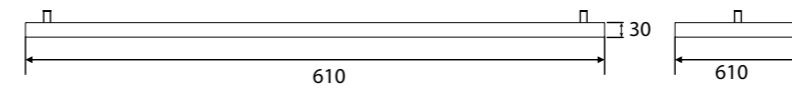

white silver

445 139
LED Power 10W/50W ColourTemp 3000/4000/6000K Luminous 1000lm/5000lm