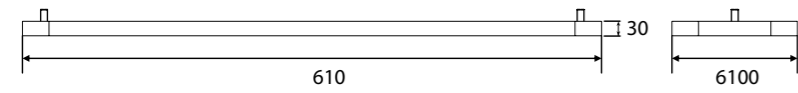

# SURFACE Luminare HEKTOR

white silver

**445 137**  
LED Power 10W/50W ColourTemp 3000/4000/6000K Luminous 1000lm/5000lm

**445 138**  
LED Power 10W/50W ColourTemp 3000/4000/6000K Luminous 1000lm/5000lm