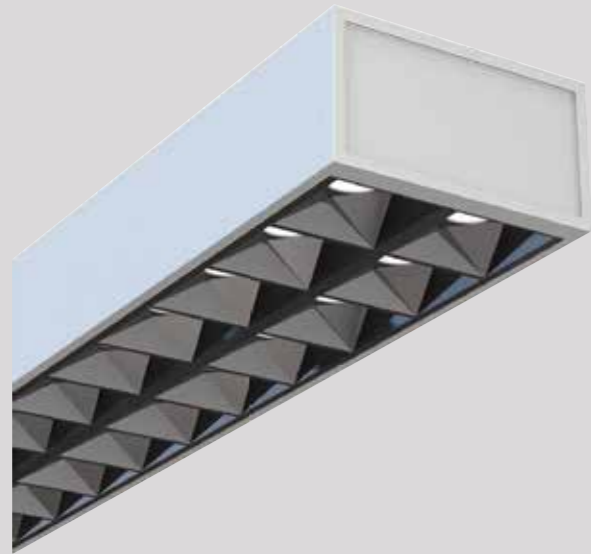

## INTERIOR

Ceiling  
Surface / Suspended

# SUSPENDED Luminare HEKTOR

white silver