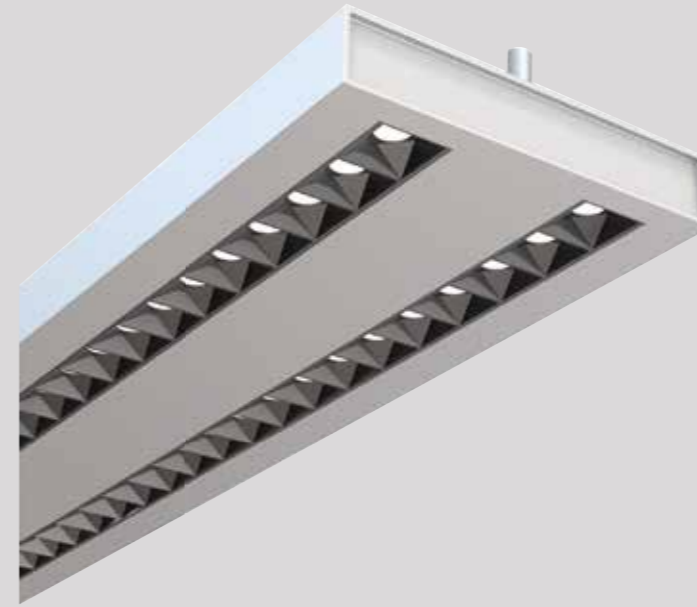

SURFACE Luminare HEKTOR

white silver

445 136

10W/40W	3000/4000/6000K	1200lm/4800lm