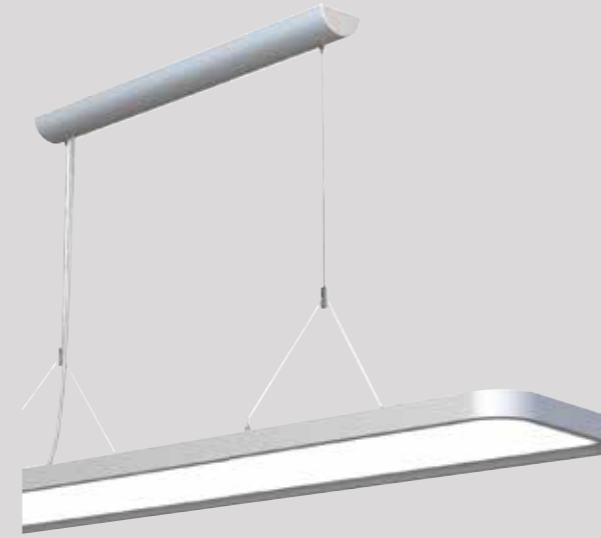

SUSPENDED Luminare HEKTOR

white silver