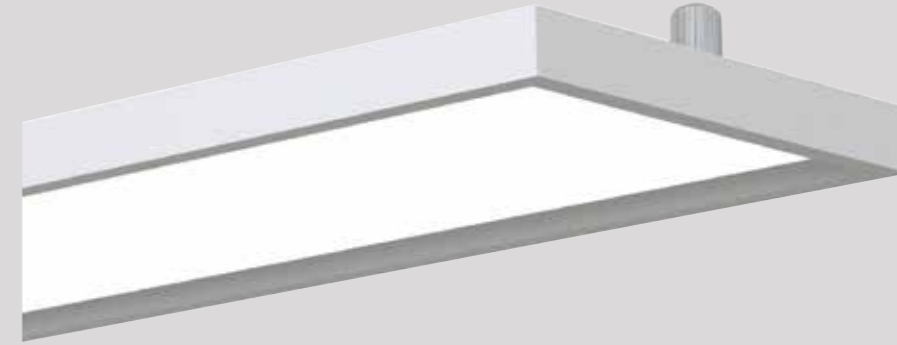

SURFACE Luminare HEKTOR

white silver

445 139
LED Power 10W/50W ColourTemp 3000/4000/6000K Luminous 1000lm/5000lm

445 140
LED Power 10W/50W ColourTemp 3000/4000/6000K Luminous 1000lm/5000lm