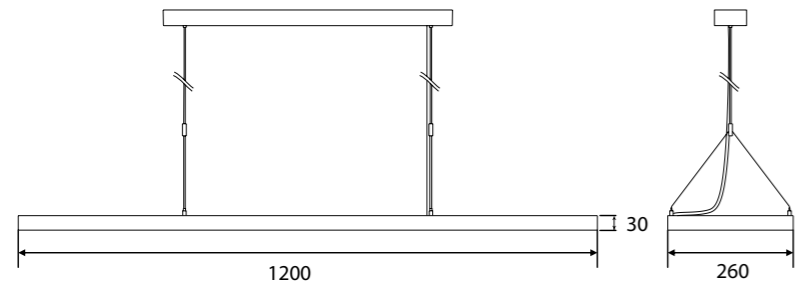

white silver

445 134

LED Power   ColourTemp   Luminous
±20W/40W±   3000/4000/6000K   ±2000lm/4000lm±