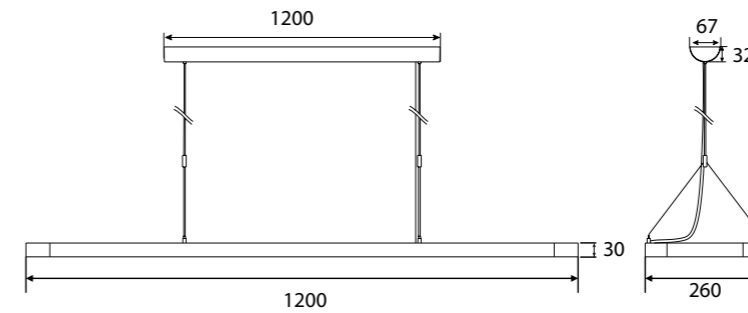

445 133

LED Power ColourTemp Luminous
†25W/25W† 3000/4000/6000K †2000lm/4000lm†