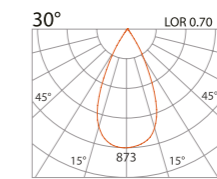

Recessed RGB LED Soft Beam Wall Light SABA

EXTERIOR

Ceiling Recessed

Hard chromeplated stainless steel SUS 316L

334 273
LED Power **24V - 3,5 W** Colour Temp **8 lm** Luminous

LIGHT DISTRIBUTION

DC Led Downlight ADARA

329 110

LED Power	Colour Temp	Luminous
1.5W	2700/3000K 4000/5000K	128 lm 146 lm

LIGHT DISTRIBUTION

329 111

LED Power	Colour Temp	Luminous
3.6W	2700/3000K 4000/5000K	440 lm 474 lm

LIGHT DISTRIBUTION

32(Cut out)

329 112

LED Power	Colour Temp	Luminous
6.3W	2700/3000K 4000/5000K	657 lm 710 lm

LIGHT DISTRIBUTION

55(Cut out)