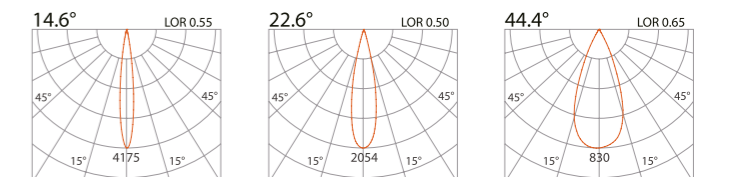

329 110

LED Power	Colour Temp	Luminous
1.5W	2700/3000K 4000/5000K	128 lm 146 lm

LIGHT DISTRIBUTION

329 111

LED Power	Colour Temp	Luminous
3.6W	2700/3000K 4000/5000K	440 lm 474 lm

LIGHT DISTRIBUTION

32(Cut out)

329 112

LED Power	Colour Temp	Luminous
6.3W	2700/3000K 4000/5000K	657 lm 710 lm

LIGHT DISTRIBUTION

55(Cut out)