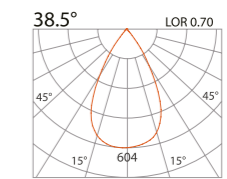

329 110

LED Power	Colour Temp	Luminous
1.5W	2700/3000K 4000/5000K	128 lm 146 lm

LIGHT DISTRIBUTION

329 111

LED Power	Colour Temp	Luminous
3.6W	2700/3000K 4000/5000K	440 lm 474 lm

LIGHT DISTRIBUTION

32(Cut out)

329 112

LED Power	Colour Temp	Luminous
6.3W	2700/3000K 4000/5000K	657 lm 710 lm

LIGHT DISTRIBUTION

55(Cut out)