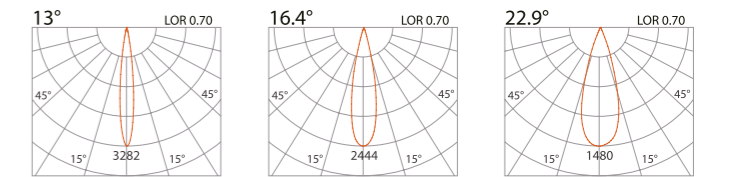

329 110

LED Power	Colour Temp	Luminous
1.5W	2700/3000K 4000/5000K	128 lm 146 lm

LIGHT DISTRIBUTION

329 111

LED Power	Colour Temp	Luminous
3.6W	2700/3000K 4000/5000K	440 lm 474 lm

LIGHT DISTRIBUTION

32(Cut out)

329 112

LED Power	Colour Temp	Luminous
6.3W	2700/3000K 4000/5000K	657 lm 710 lm

LIGHT DISTRIBUTION

55(Cut out)