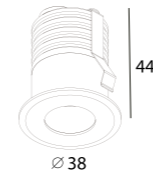

Recessed RGB LED Soft Beam Wall Light SABA

EXTERIOR

Ceiling Recessed

Hard chromeplated stainless steel SUS 316L

334 273
LED Power **24V - 3,5 W** Colour Temp **8 lm** Luminous

LIGHT DISTRIBUTION

DC Led Downlight ADARA

329 110

LED Power	Colour Temp	Luminous
1.5W	2700/3000K 4000/5000K	128 lm 146 lm

LIGHT DISTRIBUTION

329 111

LED Power	Colour Temp	Luminous
3.6W	2700/3000K 4000/5000K	440 lm 474 lm

LIGHT DISTRIBUTION

32(Cut out)

329 112

LED Power	Colour Temp	Luminous
6.3W	2700/3000K 4000/5000K	657 lm 710 lm

LIGHT DISTRIBUTION

55(Cut out)