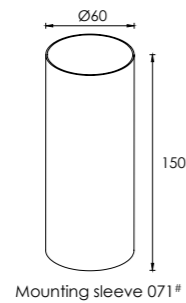

Recessed RGB LED Soft Beam Wall Light SABA

EXTERIOR

Ceiling Recessed

Hard chromeplated stainless steel SUS 316L

334 273
LED Power **24V - 3,5 W** Colour Temp **8 lm** Luminous

LIGHT DISTRIBUTION

DC Led Downlight ADARA

329 110

LED Power	Colour Temp	Luminous
1.5W	2700/3000K 4000/5000K	128 lm 146 lm

LIGHT DISTRIBUTION

329 111

LED Power	Colour Temp	Luminous
3.6W	2700/3000K 4000/5000K	440 lm 474 lm

LIGHT DISTRIBUTION

32(Cut out)

329 112

LED Power	Colour Temp	Luminous
6.3W	2700/3000K 4000/5000K	657 lm 710 lm

LIGHT DISTRIBUTION

55(Cut out)