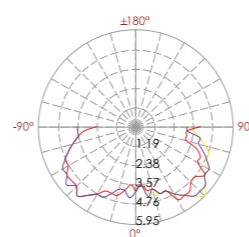

Recessed RGB LED Soft Beam Wall Light SABA

EXTERIOR

Ceiling Recessed

Hard chromeplated stainless steel SUS 316L

334 273
LED Power **24V - 3,5 W** Colour Temp **8 lm** Luminous

LIGHT DISTRIBUTION

DC Led Downlight ADARA

329 110

LED Power	Colour Temp	Luminous
1.5W	2700/3000K 4000/5000K	128 lm 146 lm

LIGHT DISTRIBUTION

329 111

LED Power	Colour Temp	Luminous
3.6W	2700/3000K 4000/5000K	440 lm 474 lm

LIGHT DISTRIBUTION

32(Cut out)

329 112

LED Power	Colour Temp	Luminous
6.3W	2700/3000K 4000/5000K	657 lm 710 lm

LIGHT DISTRIBUTION

55(Cut out)