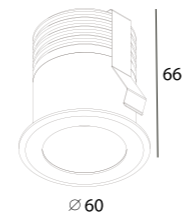

Recessed RGB LED Soft Beam Wall Light SABA

EXTERIOR

Ceiling Recessed

Hard chromeplated stainless steel SUS 316L

334 273
LED Power **24V - 3,5 W** Colour Temp **8 lm** Luminous

LIGHT DISTRIBUTION

DC Led Downlight ADARA

329 110

LED Power	Colour Temp	Luminous
1.5W	2700/3000K 4000/5000K	128 lm 146 lm

LIGHT DISTRIBUTION

329 111

LED Power	Colour Temp	Luminous
3.6W	2700/3000K 4000/5000K	440 lm 474 lm

LIGHT DISTRIBUTION

32(Cut out)

329 112

LED Power	Colour Temp	Luminous
6.3W	2700/3000K 4000/5000K	657 lm 710 lm

LIGHT DISTRIBUTION

55(Cut out)