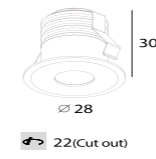

Recessed RGB LED Soft Beam Wall Light SABA

EXTERIOR

Ceiling Recessed

Hard chromeplated stainless steel SUS 316L

334 273
LED Power **24V - 3,5 W** Colour Temp **8 lm** Luminous

LIGHT DISTRIBUTION

DC Led Downlight ADARA

329 110

LED Power	Colour Temp	Luminous
1.5W	2700/3000K 4000/5000K	128 lm 146 lm

LIGHT DISTRIBUTION

329 111

LED Power	Colour Temp	Luminous
3.6W	2700/3000K 4000/5000K	440 lm 474 lm

LIGHT DISTRIBUTION

32(Cut out)

329 112

LED Power	Colour Temp	Luminous
6.3W	2700/3000K 4000/5000K	657 lm 710 lm

LIGHT DISTRIBUTION

55(Cut out)