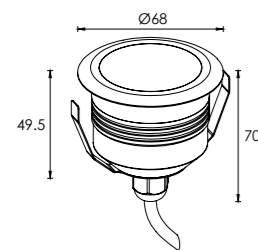

Recessed RGB LED Soft Beam Wall Light SABA

EXTERIOR

Ceiling Recessed

Hard chromeplated stainless steel SUS 316L

334 273
LED Power **24V - 3,5 W** Colour Temp **8 lm** Luminous

LIGHT DISTRIBUTION

DC Led Downlight ADARA

329 110

LED Power	Colour Temp	Luminous
1.5W	2700/3000K 4000/5000K	128 lm 146 lm

LIGHT DISTRIBUTION

329 111

LED Power	Colour Temp	Luminous
3.6W	2700/3000K 4000/5000K	440 lm 474 lm

LIGHT DISTRIBUTION

32(Cut out)

329 112

LED Power	Colour Temp	Luminous
6.3W	2700/3000K 4000/5000K	657 lm 710 lm

LIGHT DISTRIBUTION

55(Cut out)