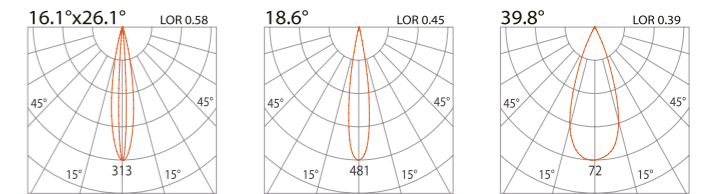

Recessed RGB LED Soft Beam Wall Light SABA

EXTERIOR

Ceiling Recessed

Hard chromeplated stainless steel SUS 316L

334 273
LED Power **24V - 3,5 W** Colour Temp **8 lm** Luminous

LIGHT DISTRIBUTION

DC Led Downlight ADARA

329 110

LED Power	Colour Temp	Luminous
1.5W	2700/3000K 4000/5000K	128 lm 146 lm

LIGHT DISTRIBUTION

329 111

LED Power	Colour Temp	Luminous
3.6W	2700/3000K 4000/5000K	440 lm 474 lm

LIGHT DISTRIBUTION

32(Cut out)

329 112

LED Power	Colour Temp	Luminous
6.3W	2700/3000K 4000/5000K	657 lm 710 lm

LIGHT DISTRIBUTION

55(Cut out)