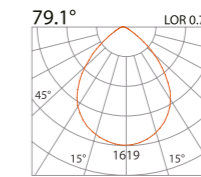

EXTERIOR

Ceiling Surface

Surface Ceiling Light BRISTAR Flood Light

320 120

LED Power	Colour Temp	Luminous
13W	2700/3000K	1425 lm
	4000/5000K	1526 lm

LIGHT DISTRIBUTION

For 3000k

320 121

LED Power	Colour Temp	Luminous
26W	2700/3000K	3096 lm
	4000/5000K	3310 lm

LIGHT DISTRIBUTION

For 3000k

Ceiling Light BRISTAR With Honeycomb

320 122

LED Power	Colour Temp	Luminous
13W	2700/3000K	1425 lm
	4000/5000K	1526 lm