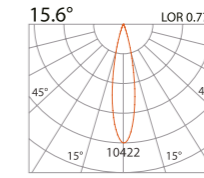

LED Power	Colour Temp	Luminous
26W	2700/3000K	3096 lm
	4000/5000K	3310 lm

LIGHT DISTRIBUTION

For 3000k

Ceiling Light BRISTAR With Honeycomb

320 122

LED Power	Colour Temp	Luminous
13W	2700/3000K	1425 lm
	4000/5000K	1526 lm

LIGHT DISTRIBUTION

For 3000k

320 123

LED Power	Colour Temp	Luminous
13W	2700/3000K	1023 lm
	4000/5000K	1101 lm

320 124

LED Power	Colour Temp	Luminous
26W	2700/3000K	3096 lm
	4000/5000K	3310 lm

LIGHT DISTRIBUTION

For 3000k

Ceiling Light

BRISTAR Accent Light

320 125

LED Power	Colour Temp	Luminous
13W	2700/3000K	1425 lm
	4000/5000K	1526 lm

LIGHT DISTRIBUTION

For 3000k

320 126

LED Power	Colour Temp	Luminous
13W	2700/3000K	1023 lm
	4000/5000K	1101 lm

320 127

LED Power	Colour Temp	Luminous
26W	2700/3000K	3096 lm
	4000/5000K	3310 lm

LIGHT DISTRIBUTION

For 3000k

Ceiling Light BRISTAR Wall Washer