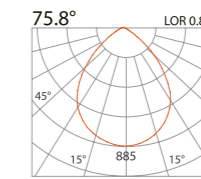

EXTERIOR

Ceiling Surface

Surface Ceiling Light BRISTAR Flood Light

320 120

LED Power	Colour Temp	Luminous
13W	2700/3000K	1425 lm
	4000/5000K	1526 lm

LIGHT DISTRIBUTION

For 3000k

320 121

LED Power	Colour Temp	Luminous
26W	2700/3000K	3096 lm
	4000/5000K	3310 lm

LIGHT DISTRIBUTION

For 3000k

Ceiling Light BRISTAR With Honeycomb

320 122

LED Power	Colour Temp	Luminous
13W	2700/3000K	1425 lm
	4000/5000K	1526 lm