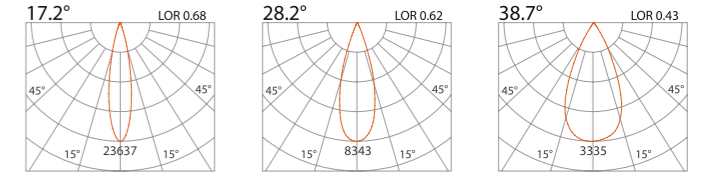

LIGHT DISTRIBUTION

For 3000k