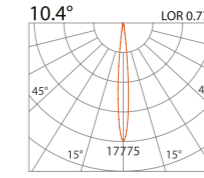

LED Power	Colour Temp	Luminous
26W	2700/3000K	3096 lm
	4000/5000K	3310 lm

LIGHT DISTRIBUTION

For 3000k

Ceiling Light BRISTAR With Honeycomb

320 122

LED Power	Colour Temp	Luminous
13W	2700/3000K	1425 lm
	4000/5000K	1526 lm

LIGHT DISTRIBUTION

For 3000k

320 123

LED Power	Colour Temp	Luminous
13W	2700/3000K	1023 lm
	4000/5000K	1101 lm

320 124

LED Power	Colour Temp	Luminous
26W	2700/3000K	3096 lm
	4000/5000K	3310 lm

LIGHT DISTRIBUTION

LED Power	Colour Temp	Luminous
13W	2700/3000K	1023 lm
	4000/5000K	1101 lm

320 127

LED Power	Colour Temp	Luminous
26W	2700/3000K	3096 lm
	4000/5000K	3310 lm

LIGHT DISTRIBUTION

For 3000k

Ceiling Light BRISTAR Wall Washer