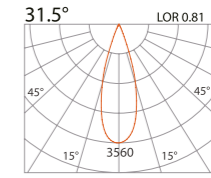

LED Power	Colour Temp	Luminous
26W	2700/3000K	3096 lm
	4000/5000K	3310 lm

LIGHT DISTRIBUTION

For 3000k

Ceiling Light BRISTAR With Honeycomb

320 122

LED Power	Colour Temp	Luminous
13W	2700/3000K	1425 lm
	4000/5000K	1526 lm

LIGHT DISTRIBUTION

For 3000k

320 123

LED Power	Colour Temp	Luminous
13W	2700/3000K	1023 lm
	4000/5000K	1101 lm

320 124

LED Power	Colour Temp	Luminous
26W	2700/3000K	3096 lm
	4000/5000K	3310 lm

LIGHT DISTRIBUTION

For 3000k

Ceiling Light

BRISTAR Accent Light

320 125

LED Power	Colour Temp	Luminous
13W	2700/3000K	1425 lm
	4000/5000K	1526 lm

LIGHT DISTRIBUTION

For 3000k

320 126

LED Power	Colour Temp	Luminous
13W	2700/3000K	1023 lm
	4000/5000K	1101 lm

320 127

LED Power	Colour Temp	Luminous
26W	2700/3000K	3096 lm
	4000/5000K	3310 lm

LIGHT DISTRIBUTION

For 3000k

Ceiling Light BRISTAR Wall Washer