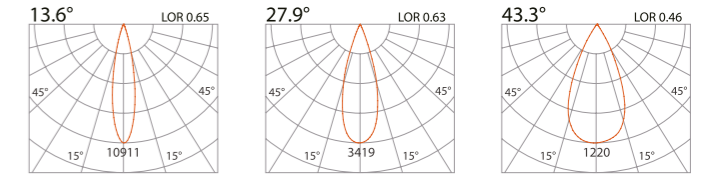

EXTERIOR

Ceiling Surface

Surface Ceiling Light BRISTAR Flood Light

320 120

LED Power	Colour Temp	Luminous
13W	2700/3000K	1425 lm
	4000/5000K	1526 lm

LIGHT DISTRIBUTION

For 3000k

320 121

LED Power	Colour Temp	Luminous
26W	2700/3000K	3096 lm
	4000/5000K	3310 lm

LIGHT DISTRIBUTION

For 3000k

Ceiling Light BRISTAR With Honeycomb

320 122

LED Power	Colour Temp	Luminous
13W	2700/3000K	1425 lm
	4000/5000K	1526 lm

LIGHT DISTRIBUTION

For 3000k

320 123

LED Power	Colour Temp	Luminous
13W	2700/3000K	1023 lm
	4000/5000K	1101 lm

320 124

LED Power	Colour Temp	Luminous
26W	2700/3000K	3096 lm
	4000/5000K	3310 lm

LIGHT DISTRIBUTION

320 128

LED Power	Colour Temp	Luminous
8W	2700/3000K	829 lm
	4000/5000K	829 lm

#of luminaires=10 wall height=3m Offset from wall(m) Luminaire spacing(m)	LOR 0.55											
	0.9			0.9			1.2			1.5		
	1.2			1.2			1.2			1.2		
0.25	78	71	78	66	44	66	40	35	40	36	26	36
0.5	115	107	115	93	72	93	60	57	60	51	42	51
0.75	122	118	122	97	81	97	69	65	69	58	49	58
1	127	126	127	99	89	99	71	69	71	59	53	59
1.25	133	134	133	102	97	102	73	72	73	60	56	60
1.5	131	132	131	99	99	99	77	76	77	63	60	63
1.75	121	121	121	91	91	91	78	79	78	64	63	64
2	106	107	106	81	80	81	78	78	78	63	63	63
2.25	93	93	93	71	70	71	74	74	74	60	60	60
2.5	82	81	82	61	62	61	69	69	69	56	56	56
2.75	72	71	72	54	54	54	63	63	63	51	51	51
Luminaires En(bx)	102			77.1			65			52.3		
Uniformity UO	0.27			0.25			0.32			0.23		