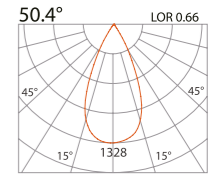

LIGHT DISTRIBUTION

For 3000k