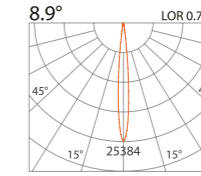

EXTERIOR

Ceiling Surface

Surface Ceiling Light BRISTAR Flood Light

320 120

LED Power	Colour Temp	Luminous
13W	2700/3000K	1425 lm
	4000/5000K	1526 lm

LIGHT DISTRIBUTION

For 3000k

320 121

LED Power	Colour Temp	Luminous
26W	2700/3000K	3096 lm
	4000/5000K	3310 lm

LIGHT DISTRIBUTION

For 3000k

Ceiling Light BRISTAR With Honeycomb

320 122

LED Power	Colour Temp	Luminous
13W	2700/3000K	1425 lm
	4000/5000K	1526 lm

LIGHT DISTRIBUTION

For 3000k

320 123

LED Power	Colour Temp	Luminous
13W	2700/3000K	1023 lm
	4000/5000K	1101 lm

320 124

LED Power	Colour Temp	Luminous
26W	2700/3000K	3096 lm
	4000/5000K	3310 lm

LIGHT DISTRIBUTION