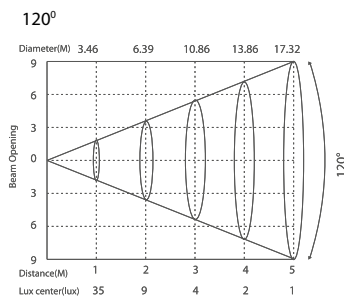

355 110
LED Power 24V - 4,5 W Colour Temp RGB Luminous 95 lm

LIGHT DISTRIBUTION

355 111
LED Power 24V - 13W Colour Temp RGB Luminous 280 lm

LIGHT DISTRIBUTION

Pixel LIGHT KODA

DMX 512 **RDM** **IP66**
OUTDOOR RATED

silver
Extruded aluminium

Pixel LIGHT KODA

DMX 512 **RDM** **IP66**
OUTDOOR RATED

white gray black
Extruded aluminium

355 112
LED Power **Colour Temp** **Luminous**
24V - 5W **RGB** **42,53 lm**

LIGHT DISTRIBUTION

LIGHT DISTRIBUTION

355 116
LED Power **24V - 13W** Colour Temp **RGB** Luminous **190 lm**

LIGHT DISTRIBUTION

Pixel LiGHT KODA

DMX 512 **RDM** **IP66**
OUTDOOR RATED

white gray black
Extruded aluminium

355 117
LED Power **Colour Temp** **Luminous**
24V - 13W **RGB** **200 lm**

LIGHT DISTRIBUTION

30° - 45° - 60° - 30x45°