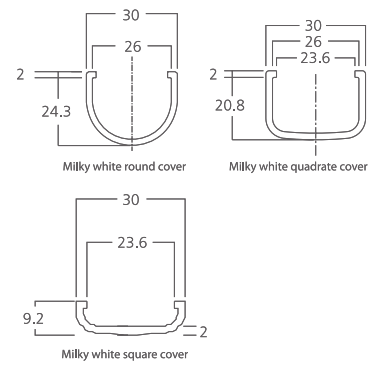

355 110
LED Power 24V - 4,5 W Colour Temp RGB Luminous 95 lm

LIGHT DISTRIBUTION

355 111
LED Power 24V - 13W Colour Temp RGB Luminous 280 lm

LIGHT DISTRIBUTION

Pixel LIGHT KODA

DMX 512 **RDM** **IP66**
OUTDOOR RATED

355 113
LED Power **Colour Temp** **Luminous**
24V - 5W **RGB** **42,55 lm**

LIGHT DISTRIBUTION

Pixel LIGHT KODA

DMX 512 RDM IP66

white gray black
Extruded aluminium

355 114
LED Power 24V - 9W Colour Temp RGB Luminous 147 lm

LIGHT DISTRIBUTION

355 116
LED Power **24V - 13W** Colour Temp **RGB** Luminous **190 lm**

LIGHT DISTRIBUTION

Pixel LiGHT KODA

DMX 512 **RDM** **IP66**
OUTDOOR RATED

white gray black
Extruded aluminium

355 117
LED Power **Colour Temp** **Luminous**
24V - 13W **RGB** **200 lm**

LIGHT DISTRIBUTION

30° - 45° - 60° - 30x45°