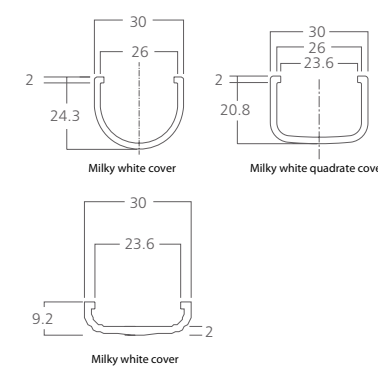

355 110
LED Power 24V - 4,5 W Colour Temp RGB Luminous 95 lm

LIGHT DISTRIBUTION

355 111
LED Power 24V - 13W Colour Temp RGB Luminous 280 lm

LIGHT DISTRIBUTION

Pixel LIGHT KODA

DMX 512 **RDM** **IP66**
OUTDOOR RATED

355 113
LED Power **Colour Temp** **Luminous**
24V - 5W **RGB** **42,55 lm**

LIGHT DISTRIBUTION

Pixel LIGHT KODA

DMX 512 RDM IP66

white gray black
Extruded aluminium

355 114
LED Power 24V - 9W Colour Temp RGB Luminous 147 lm

LIGHT DISTRIBUTION

355 116
LED Power **24V - 13W** Colour Temp **RGB** Luminous **190 lm**

LIGHT DISTRIBUTION

Pixel LiGHT KODA

DMX 512 **RDM** **IP66**
OUTDOOR RATED

white gray black
Extruded aluminium

355 117
LED Power **Colour Temp** **Luminous**
24V - 13W **RGB** **200 lm**

LIGHT DISTRIBUTION

30° - 45° - 60° - 30x45°