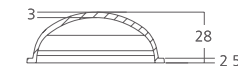

Pixel LIGHT KODA

DMX 512 **RDM** **IP66**
OUTDOOR RATED

silver
Extruded aluminium

Pixel LIGHT KODA

DMX 512 **RDM** **IP66**
OUTDOOR RATED

white gray black
Extruded aluminium

355 112
LED Power **Colour Temp** **Luminous**
24V - 5W **RGB** **42,53 lm**

LIGHT DISTRIBUTION

355 113
LED Power **Colour Temp** **Luminous**
24V - 5W **RGB** **42,55 lm**

LIGHT DISTRIBUTION