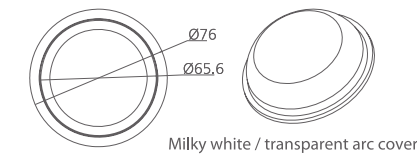

Pixel LIGHT KODA

DMX 512 **RDM** **IP66**
OUTDOOR RATED

silver
Extruded aluminium

Pixel LIGHT KODA

DMX 512 **RDM** **IP66**
OUTDOOR RATED

white gray black
Extruded aluminium

355 112
LED Power **Colour Temp** **Luminous**
24V - 5W **RGB** **42,53 lm**

LIGHT DISTRIBUTION

355 113
LED Power **Colour Temp** **Luminous**
24V - 5W **RGB** **42,55 lm**

LIGHT DISTRIBUTION