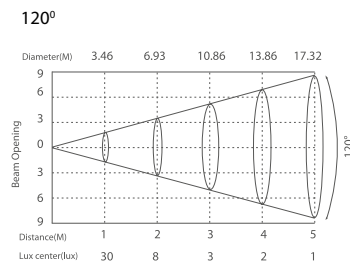

355 110
LED Power 24V - 4,5 W Colour Temp RGB Luminous 95 lm

LIGHT DISTRIBUTION

355 111
LED Power 24V - 13W Colour Temp RGB Luminous 280 lm

LIGHT DISTRIBUTION

Pixel LIGHT KODA

DMX 512 **RDM** **IP66**
OUTDOOR RATED

silver
Extruded aluminium

Pixel LIGHT KODA

DMX 512 **RDM** **IP66**
OUTDOOR RATED

white gray black
Extruded aluminium

355 112
LED Power **Colour Temp** **Luminous**
24V - 5W **RGB** **42,53 lm**

LIGHT DISTRIBUTION

355 113
LED Power **Colour Temp** **Luminous**
24V - 5W **RGB** **42,55 lm**

LIGHT DISTRIBUTION

Pixel LIGHT KODA

DMX 512 RDM IP66

white gray black
Extruded aluminium

355 114
LED Power 24V - 9W Colour Temp RGB Luminous 147 lm

LIGHT DISTRIBUTION

30° - 45° - 60° - 30x45°