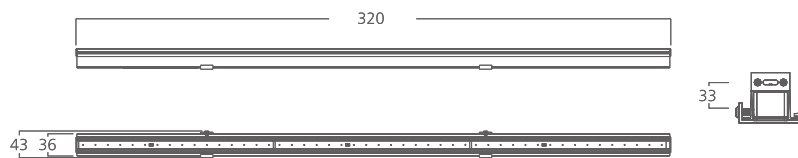

355 110
LED Power 24V - 4,5 W Colour Temp RGB Luminous 95 lm

LIGHT DISTRIBUTION

355 111
LED Power 24V - 13W Colour Temp RGB Luminous 280 lm

LIGHT DISTRIBUTION

Pixel LIGHT KODA

DMX 512 **RDM** **IP66**
OUTDOOR RATED

silver
Extruded aluminium

Pixel LIGHT KODA

DMX 512 **RDM** **IP66**
OUTDOOR RATED

white gray black
Extruded aluminium

355 112
LED Power **Colour Temp** **Luminous**
24V - 5W **RGB** **42,53 lm**

LIGHT DISTRIBUTION

355 113
LED Power **Colour Temp** **Luminous**
24V - 5W **RGB** **42,55 lm**

LIGHT DISTRIBUTION

Pixel LIGHT KODA

DMX 512 RDM IP66

white gray black
Extruded aluminium

355 114
LED Power 24V - 9W Colour Temp RGB Luminous 147 lm