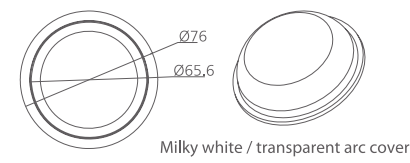

silver
Extruded aluminium

Pixel LIGHT KODA

DMX 512 **RDM** **IP66**
OUTDOOR RATED

white gray black
Extruded aluminium

355 112
LED Power **Colour Temp** **Luminous**
24V - 5W **RGB** **42,53 lm**

LIGHT DISTRIBUTION