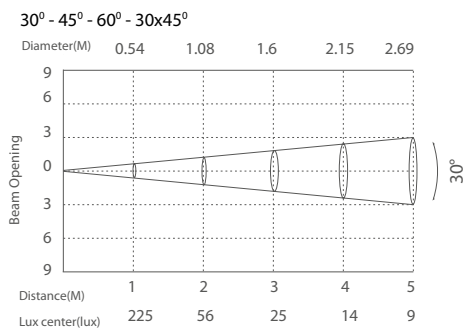

355 113
LED Power **Colour Temp** **Luminous**
24V - 5W **RGB** **42,55 lm**

LIGHT DISTRIBUTION

Pixel LIGHT KODA

DMX 512 RDM IP66

white gray black
Extruded aluminium

355 114
LED Power 24V - 9W Colour Temp RGB Luminous 147 lm

LIGHT DISTRIBUTION

Pixel LIGHT KODA

DMX 512 RDM IP66
OUTDOOR RATED

white gray black
Extruded aluminium

Pixel LIGHT KODA

DMX 512 RDM IP66
OUTDOOR RATED

white gray black
Extruded aluminium

355 115
LED Power **24V - 9W** Colour Temp **RGB** Luminous **148 lm**

LIGHT DISTRIBUTION

355 116
LED Power **24V - 13W** Colour Temp **RGB** Luminous **190 lm**

LIGHT DISTRIBUTION

Pixel LiGHT KODA

DMX 512 **RDM** **IP66**
OUTDOOR RATED

white gray black
Extruded aluminium

355 117
LED Power **Colour Temp** **Luminous**
24V - 13W **RGB** **200 lm**

LIGHT DISTRIBUTION

30° - 45° - 60° - 30x45°