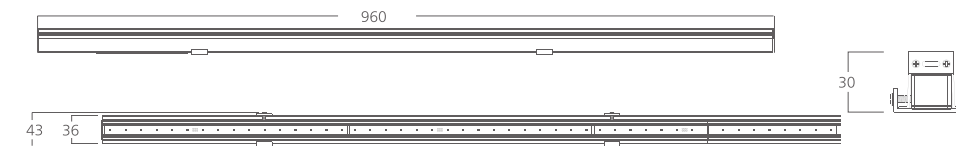

355 110
LED Power 24V - 4,5 W Colour Temp RGB Luminous 95 lm

LIGHT DISTRIBUTION

355 111
LED Power 24V - 13W Colour Temp RGB Luminous 280 lm

LIGHT DISTRIBUTION

Pixel LIGHT KODA

DMX 512 **RDM** **IP66**
OUTDOOR RATED

silver
Extruded aluminium

Pixel LIGHT KODA

DMX 512 **RDM** **IP66**
OUTDOOR RATED

white gray black
Extruded aluminium

355 112
LED Power **Colour Temp** **Luminous**
24V - 5W **RGB** **42,53 lm**

LIGHT DISTRIBUTION

355 113
LED Power **Colour Temp** **Luminous**
24V - 5W **RGB** **42,55 lm**

LIGHT DISTRIBUTION

Pixel LIGHT KODA

DMX 512 RDM IP66

white gray black
Extruded aluminium

355 114
LED Power 24V - 9W Colour Temp RGB Luminous 147 lm

LIGHT DISTRIBUTION

355 116
LED Power **24V - 13W** Colour Temp **RGB** Luminous **190 lm**

LIGHT DISTRIBUTION

Pixel LiGHT KODA

DMX 512 **RDM** **IP66**
OUTDOOR RATED

white gray black
Extruded aluminium

355 117
LED Power **Colour Temp** **Luminous**
24V - 13W **RGB** **200 lm**