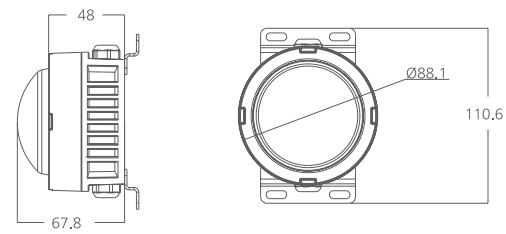

355 110
LED Power 24V - 4,5 W Colour Temp RGB Luminous 95 lm

LIGHT DISTRIBUTION

355 111
LED Power 24V - 13W Colour Temp RGB Luminous 280 lm

LIGHT DISTRIBUTION

Pixel LIGHT KODA

DMX 512 **RDM** **IP66**
OUTDOOR RATED

silver
Extruded aluminium

Pixel LIGHT KODA

DMX 512 **RDM** **IP66**
OUTDOOR RATED

white gray black
Extruded aluminium

355 112
LED Power **Colour Temp** **Luminous**
24V - 5W **RGB** **42,53 lm**

LIGHT DISTRIBUTION

355 113
LED Power **Colour Temp** **Luminous**
24V - 5W **RGB** **42,55 lm**

LIGHT DISTRIBUTION

Pixel LIGHT KODA

DMX 512 RDM IP66

white gray black
Extruded aluminium

355 114
LED Power 24V - 9W Colour Temp RGB Luminous 147 lm

LIGHT DISTRIBUTION

355 116
LED Power **24V - 13W** Colour Temp **RGB** Luminous **190 lm**

LIGHT DISTRIBUTION

Pixel LiGHT KODA

DMX 512 **RDM** **IP66**
OUTDOOR RATED

white gray black
Extruded aluminium

355 117
LED Power **Colour Temp** **Luminous**
24V - 13W **RGB** **200 lm**