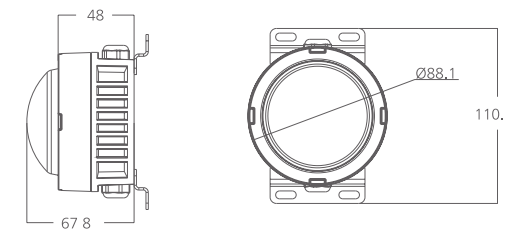

silver
Extruded aluminium

Pixel LIGHT KODA

DMX 512 **RDM** **IP66**
OUTDOOR RATED

white gray black
Extruded aluminium

355 112
LED Power **Colour Temp** **Luminous**
24V - 5W **RGB** **42,53 lm**

LIGHT DISTRIBUTION

355 113
LED Power **Colour Temp** **Luminous**
24V - 5W **RGB** **42,55 lm**

LIGHT DISTRIBUTION

Pixel LIGHT KODA

DMX 512 RDM IP66

white gray black
Extruded aluminium

355 114
LED Power 24V - 9W Colour Temp RGB Luminous 147 lm

LIGHT DISTRIBUTION

Pixel LIGHT KODA

DMX 512 RDM IP66
OUTDOOR RATED

white gray black
Extruded aluminium

Pixel LIGHT KODA

DMX 512 RDM IP66
OUTDOOR RATED

white gray black
Extruded aluminium

355 115
LED Power **24V - 9W** Colour Temp **RGB** Luminous **148 lm**

LIGHT DISTRIBUTION

355 116
LED Power **24V - 13W** Colour Temp **RGB** Luminous **190 lm**

LIGHT DISTRIBUTION

Pixel LiGHT KODA

DMX 512 **RDM** **IP66**
OUTDOOR RATED

white gray black
Extruded aluminium

355 117
LED Power **Colour Temp** **Luminous**
24V - 13W **RGB** **200 lm**