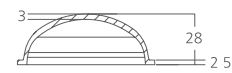

silver
Extruded aluminium

Pixel LIGHT KODA

DMX 512 **RDM** **IP66**
OUTDOOR RATED

white gray black
Extruded aluminium

355 112
LED Power **Colour Temp** **Luminous**
24V - 5W **RGB** **42,53 lm**

LIGHT DISTRIBUTION