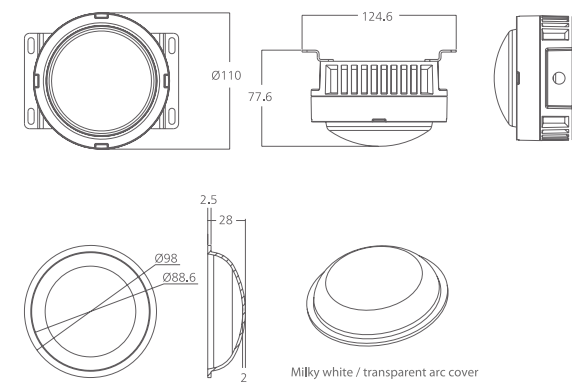

355 113
LED Power **Colour Temp** **Luminous**
24V - 5W **RGB** **42,55 lm**

LIGHT DISTRIBUTION

Pixel LIGHT KODA

DMX 512 RDM IP66

white gray black
Extruded aluminium

355 114
LED Power 24V - 9W Colour Temp RGB Luminous 147 lm

LIGHT DISTRIBUTION

Pixel LIGHT KODA

DMX 512 RDM IP66
OUTDOOR RATED

white gray black
Extruded aluminium

Pixel LIGHT KODA

DMX 512 RDM IP66
OUTDOOR RATED

white gray black
Extruded aluminium

355 115
LED Power **24V - 9W** Colour Temp **RGB** Luminous **148 lm**

LIGHT DISTRIBUTION

355 116
LED Power **24V - 13W** Colour Temp **RGB** Luminous **190 lm**

LIGHT DISTRIBUTION

Pixel LiGHT KODA

DMX 512 **RDM** **IP66**
OUTDOOR RATED

white gray black
Extruded aluminium

355 117
LED Power **Colour Temp** **Luminous**
24V - 13W **RGB** **200 lm**

LIGHT DISTRIBUTION

30° - 45° - 60° - 30x45°