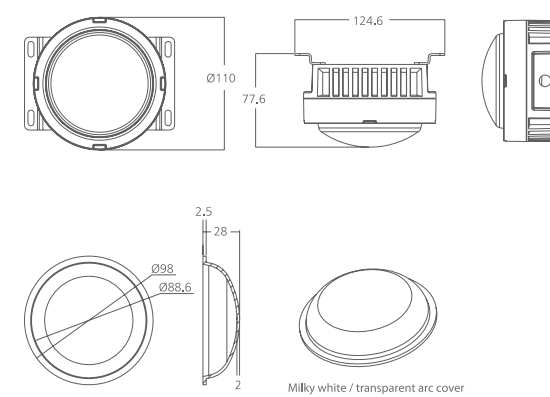

355 113
LED Power **Colour Temp** **Luminous**
24V - 5W **RGB** **42,55 lm**

LIGHT DISTRIBUTION

Pixel LIGHT KODA

DMX 512 RDM IP66

white gray black
Extruded aluminium

355 114
LED Power 24V - 9W Colour Temp RGB Luminous 147 lm

LIGHT DISTRIBUTION

Pixel LIGHT KODA

DMX 512 RDM IP66
OUTDOOR RATED

white gray black
Extruded aluminium

Pixel LIGHT KODA

DMX 512 RDM IP66
OUTDOOR RATED

white gray black
Extruded aluminium

355 115
LED Power **24V - 9W** Colour Temp **RGB** Luminous **148 lm**

LIGHT DISTRIBUTION

355 116
LED Power **24V - 13W** Colour Temp **RGB** Luminous **190 lm**

LIGHT DISTRIBUTION

Pixel LiGHT KODA

DMX 512 **RDM** **IP66**
OUTDOOR RATED

white gray black
Extruded aluminium

355 117
LED Power **Colour Temp** **Luminous**
24V - 13W **RGB** **200 lm**

LIGHT DISTRIBUTION

30° - 45° - 60° - 30x45°