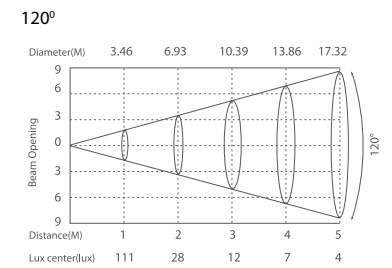

LIGHT DISTRIBUTION

355 116
LED Power **24V - 13W** Colour Temp **RGB** Luminous **190 lm**

LIGHT DISTRIBUTION

Pixel LiGHT KODA

DMX 512 **RDM** **IP66**
OUTDOOR RATED

white gray black
Extruded aluminium

355 117
LED Power **Colour Temp** **Luminous**
24V - 13W **RGB** **200 lm**

LIGHT DISTRIBUTION

30° - 45° - 60° - 30x45°