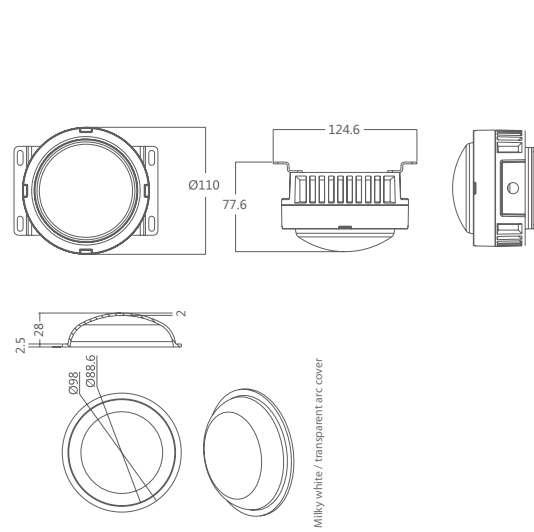

355 113
LED Power **Colour Temp** **Luminous**
24V - 5W **RGB** **42,55 lm**

LIGHT DISTRIBUTION

Pixel LIGHT KODA

DMX 512 RDM IP66

white gray black
Extruded aluminium

355 114
LED Power 24V - 9W Colour Temp RGB Luminous 147 lm

LIGHT DISTRIBUTION

Pixel LIGHT KODA

DMX 512 RDM IP66
OUTDOOR RATED

white gray black
Extruded aluminium

Pixel LIGHT KODA

DMX 512 RDM IP66
OUTDOOR RATED

white gray black
Extruded aluminium

355 115
LED Power **24V - 9W** Colour Temp **RGB** Luminous **148 lm**

LIGHT DISTRIBUTION

355 116
LED Power **24V - 13W** Colour Temp **RGB** Luminous **190 lm**

LIGHT DISTRIBUTION

Pixel LiGHT KODA

DMX 512 **RDM** **IP66**
OUTDOOR RATED

white gray black
Extruded aluminium

355 117
LED Power **Colour Temp** **Luminous**
24V - 13W **RGB** **200 lm**

LIGHT DISTRIBUTION

30° - 45° - 60° - 30x45°