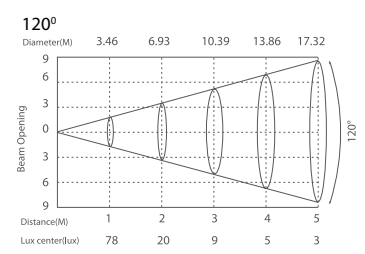

LIGHT DISTRIBUTION