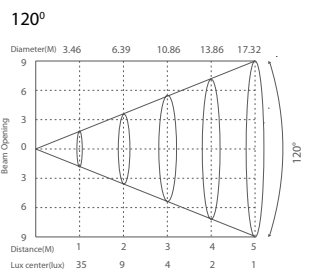

355 110
LED Power 24V - 4,5 W Colour Temp RGB Luminous 95 lm

LIGHT DISTRIBUTION

355 111
LED Power 24V - 13W Colour Temp RGB Luminous 280 lm

LIGHT DISTRIBUTION

Pixel LIGHT KODA

DMX 512 **RDM** **IP66**
OUTDOOR RATED

355 113
LED Power **Colour Temp** **Luminous**
24V - 5W **RGB** **42,55 lm**

LIGHT DISTRIBUTION

Pixel LIGHT KODA

DMX 512 RDM IP66

white gray black
Extruded aluminium

355 114
LED Power 24V - 9W Colour Temp RGB Luminous 147 lm

LIGHT DISTRIBUTION

355 116
LED Power **24V - 13W** Colour Temp **RGB** Luminous **190 lm**

LIGHT DISTRIBUTION

Pixel LiGHT KODA

DMX 512 **RDM** **IP66**
OUTDOOR RATED

white gray black
Extruded aluminium

355 117
LED Power **Colour Temp** **Luminous**
24V - 13W **RGB** **200 lm**

LIGHT DISTRIBUTION

30° - 45° - 60° - 30x45°