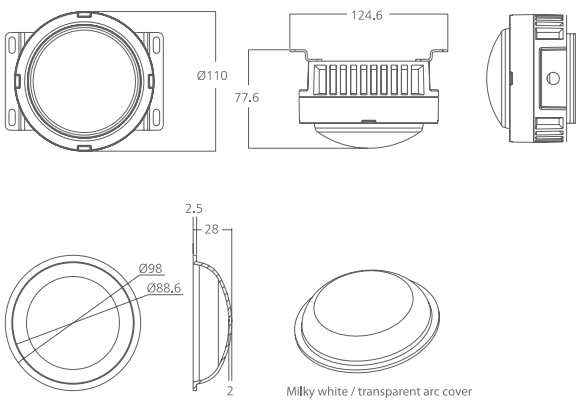

355 113
LED Power **Colour Temp** **Luminous**
24V - 5W **RGB** **42,55 lm**

LIGHT DISTRIBUTION

Pixel LIGHT KODA

DMX 512 RDM IP66

white gray black
Extruded aluminium

355 114
LED Power 24V - 9W Colour Temp RGB Luminous 147 lm

LIGHT DISTRIBUTION

355 116
LED Power **24V - 13W** Colour Temp **RGB** Luminous **190 lm**

LIGHT DISTRIBUTION

Pixel LiGHT KODA

DMX 512 **RDM** **IP66**
OUTDOOR RATED

white gray black
Extruded aluminium

355 117
LED Power **Colour Temp** **Luminous**
24V - 13W **RGB** **200 lm**

LIGHT DISTRIBUTION

30° - 45° - 60° - 30x45°