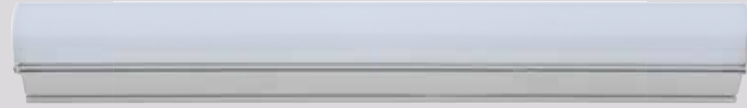

EXTERIOR

Pixel Lighting

Pixel LIGHT FORSA

DMX 512 RDM IP67
OUTDOOR RATED

silver
Extruded aluminium

Pixel LIGHT FORSA

DMX 512 RDM IP66
OUTDOOR RATED

silver
Extruded aluminium

355 110
LED Power 24V - 4,5 W Colour Temp RGB Luminous 95 lm

LIGHT DISTRIBUTION

355 111
LED Power 24V - 13W Colour Temp RGB Luminous 280 lm

LIGHT DISTRIBUTION

Pixel LIGHT KODA

DMX 512 **RDM** **IP66**
OUTDOOR RATED

silver
Extruded aluminium

Pixel LIGHT KODA

DMX 512 **RDM** **IP66**
OUTDOOR RATED

white gray black
Extruded aluminium

355 112
LED Power **Colour Temp** **Luminous**
24V - 5W **RGB** **42,53 lm**

LIGHT DISTRIBUTION