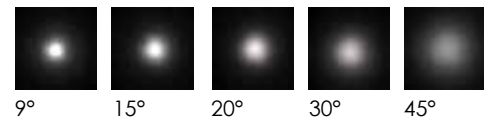

LIGHT DISTRIBUTION

30°

337 232		
LED Power	Colour Temp	Luminous
24V-7,70W	2000K	760 lm
	3000K	674 lm
	6000K	

LIGHT DISTRIBUTION

9° 15° 20° 30° 45°

5001
Tripod-Optional Accessory

Underwater LED Spot Light NEXUS

silver grey

Hard chromeplated molding shaped stainless steel
SUS 316#

337 233

LED Power	Colour Temp	Luminous
24V -21,5W	2000K	1700 lm
	3000K	1503 lm
	6000K	

LIGHT DISTRIBUTION

5002
Tripod-Optional Accessory