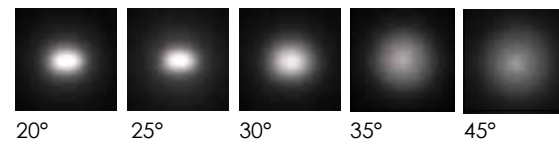

337 236

LED Power	Colour Temp	Luminous
24V -17W	3000K	1344 lm
	6000K	1183 lm

LIGHT DISTRIBUTION

Tripod-Optional Accessory

5002

Tripod-Optional Accessory

337 237

LED Power	Colour Temp	Luminous
24V -20,5W	3000K	1679 lm
	6000K	1478 lm

5003
Tripod-Optional Parts

337 238

LED Power	Colour Temp	Luminous
24V -45,6W	2000K	2221 lm
	3000K	1828 lm
	6000K	

LIGHT DISTRIBUTION

337 239

LED Power	Colour Temp	Luminous
24V -11,8W	2000K	605 lm
	3000K	520 lm
	6000K	