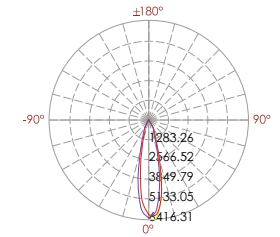

LIGHT DISTRIBUTION

5003

Tripod-Optional Accessory