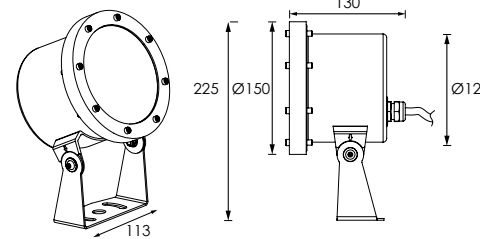

LIGHT DISTRIBUTION

5003
Tripod-Optional Accessory

337 235

LED Power	Colour Temp	Luminous
24V -8,1W	3000K	674 lm
	6000K	625 lm