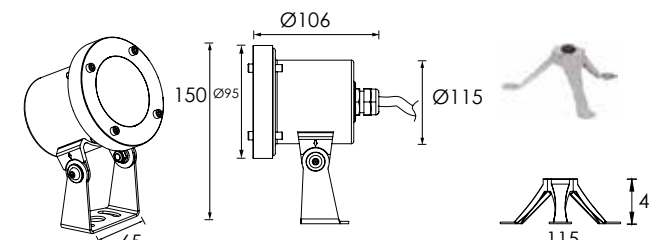

LIGHT DISTRIBUTION

5001
Tripod-Optional Accessory