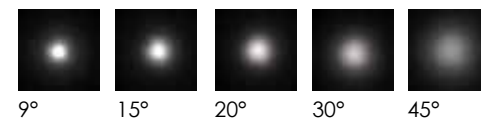

LIGHT DISTRIBUTION

30°

337 232		
LED Power	Colour Temp	Luminous
24V-7,70W	2000K	760 lm
	3000K	674 lm
	6000K	

LIGHT DISTRIBUTION

9° 15° 20° 30° 45°

5001
Tripod-Optional Accessory

Underwater LED Spot Light NEXUS

silver grey

Hard chromeplated molding shaped stainless steel
SUS 316#

337 233

LED Power	Colour Temp	Luminous
24V -21,5W	2000K	1700 lm
	3000K	1503 lm
	6000K	

LIGHT DISTRIBUTION

5002
Tripod-Optional Accessory

LED Power	Colour Temp	Luminous
24V -38,4W	2000K	3031 lm
	3000K	2668 lm
	6000K	

LIGHT DISTRIBUTION

5003
Tripod-Optional Accessory

337 235

LED Power	Colour Temp	Luminous
24V -8,1W	3000K	674 lm
	6000K	625 lm