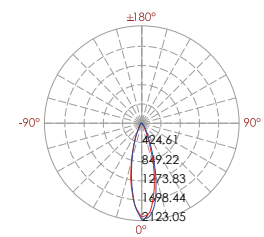

337 229

LED Power	Colour Temp	Luminous
24V - 12W	2000K	802 lm
	3000K	687 lm
	6000K	

LIGHT DISTRIBUTION

337 230

LED Power	Colour Temp	Luminous
24V 14,0W		547 lm

LIGHT DISTRIBUTION

Small Type-Underwater LED spot light NUVO