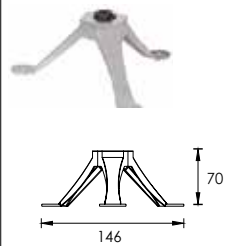

silver grey

Hard chromeplated molding shaped stainless steel
SUS 316#

337 233

LED Power	Colour Temp	Luminous
24V -21,5W	2000K	1700 lm
	3000K	1503 lm
	6000K	

LIGHT DISTRIBUTION

5002
Tripod-Optional Accessory