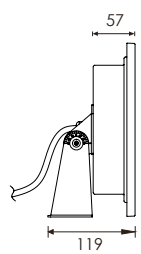

5003
Tripod-Optional Parts

337 238

LED Power	Colour Temp	Luminous
24V -45,6W	2000K	2221 lm
	3000K	1828 lm
	6000K	

LIGHT DISTRIBUTION

337 239

LED Power	Colour Temp	Luminous
24V -11,8W	2000K	605 lm
	3000K	520 lm
	6000K	