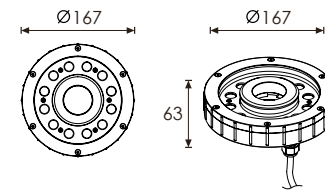

LIGHT DISTRIBUTION