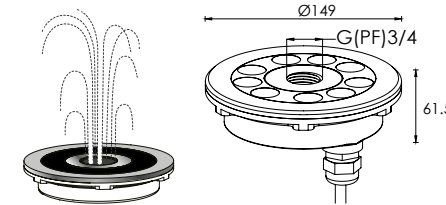

5003
Tripod-Optional Parts

337 238

LED Power	Colour Temp	Luminous
24V -45,6W	2000K	2221 lm
	3000K	1828 lm
	6000K	

LIGHT DISTRIBUTION

337 239

LED Power	Colour Temp	Luminous
24V -11,8W	2000K	605 lm
	3000K	520 lm
	6000K	

337 307
LED Power 24V -16,8W Colour Temp Luminous
464 lm

LIGHT DISTRIBUTION

30°

337 308
LED Power 12V -25,2W Colour Temp Luminous
580 lm

LIGHT DISTRIBUTION

30°