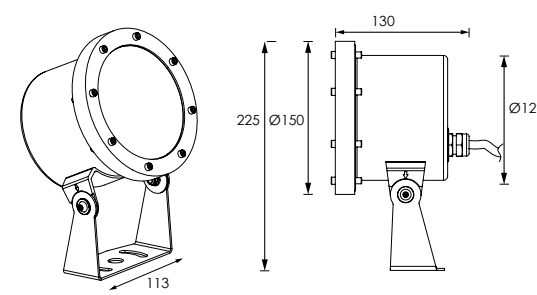

LIGHT DISTRIBUTION

5003

Tripod-Optional Accessory