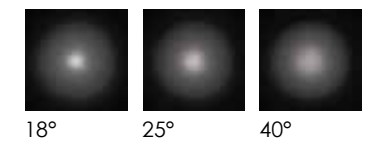

LIGHT DISTRIBUTION

5001
Tripod-Optional Accessory