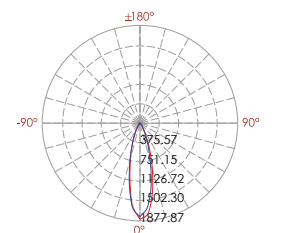

337 307
LED Power 24V -16,8W Colour Temp Luminous
464 lm

LIGHT DISTRIBUTION

30°

337 308
LED Power 12V -25,2W Colour Temp Luminous
580 lm

LIGHT DISTRIBUTION

30°