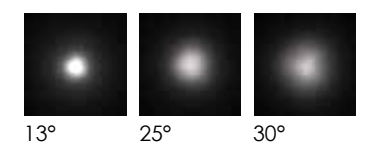

337 239

LED Power	Colour Temp	Luminous
24V -11,8W	2000K	605 lm
	3000K	520 lm
	6000K	

LIGHT DISTRIBUTION