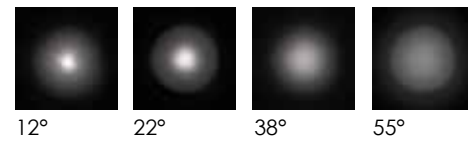

LIGHT DISTRIBUTION

Tripod-Optional Accessory