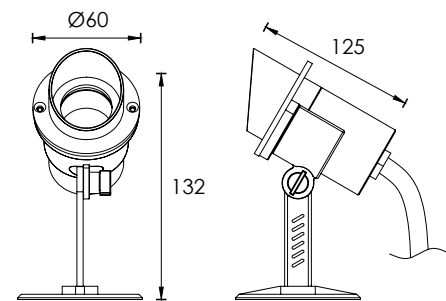

337 231		
LED Power	Colour Temp	Luminous
24V-2,6W	2000K	174 lm
	3000K	139 lm
	6000K	

LIGHT DISTRIBUTION

30°