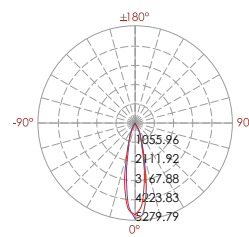

LIGHT DISTRIBUTION

Tripod-Optional Accessory