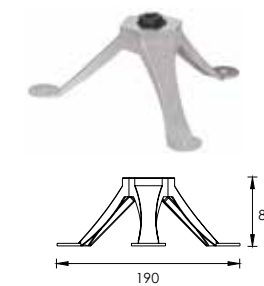

LIGHT DISTRIBUTION

5003

Tripod-Optional Accessory