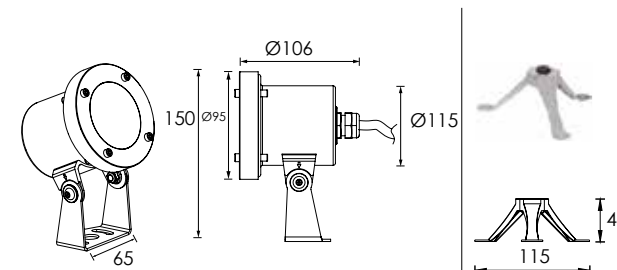

LIGHT DISTRIBUTION

30°

337 232		
LED Power	Colour Temp	Luminous
24V-7,70W	2000K	760 lm
	3000K	674 lm
	6000K	

LIGHT DISTRIBUTION

9° 15° 20° 30° 45°

5001
Tripod-Optional Accessory

Underwater LED Spot Light NEXUS