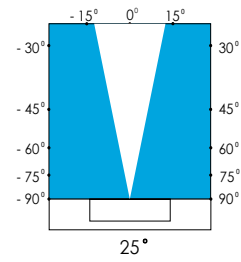

Wall Mounting Underwater Light NUVO

Hard chromeplated molding shaped stainless steel
SUS 316#

Fountain Light NUVO

silver grey

Made by High thermal Nylon

Optional stainless steel bracket

337 229

LED Power	Colour Temp	Luminous
24V - 12W	2000K	802 lm
	3000K	687 lm
	6000K	

LIGHT DISTRIBUTION

337 230

LED Power	Colour Temp	Luminous
24V 14,0W		547 lm

LIGHT DISTRIBUTION