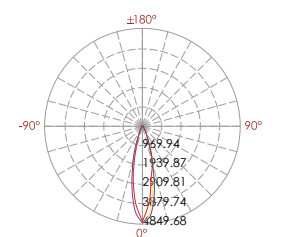

337 229

LED Power	Colour Temp	Luminous
24V - 12W	2000K	802 lm
	3000K	687 lm
	6000K	

LIGHT DISTRIBUTION

337 230

LED Power	Colour Temp	Luminous
24V 14,0W		547 lm

LIGHT DISTRIBUTION

Small Type-Underwater LED spot light NUVO