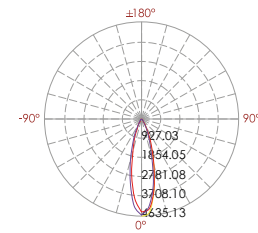

silver grey

Hard chromeplated molding shaped stainless steel
SUS 316#

337 233

LED Power	Colour Temp	Luminous
24V -21,5W	2000K	1700 lm
	3000K	1503 lm
	6000K	

LIGHT DISTRIBUTION

5002
Tripod-Optional Accessory