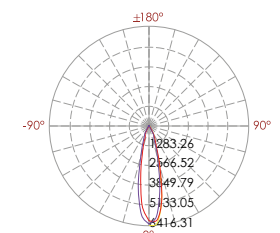

337 239

LED Power	Colour Temp	Luminous
24V -11,8W	2000K	605 lm
	3000K	520 lm
	6000K	

LIGHT DISTRIBUTION