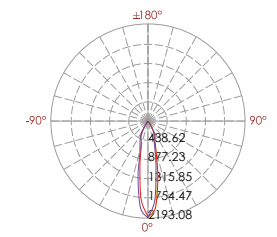

LIGHT DISTRIBUTION

5001
Tripod-Optional Accessory