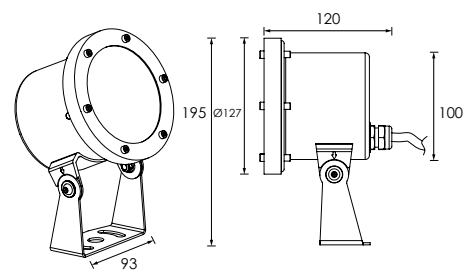

LIGHT DISTRIBUTION

Tripod-Optional Accessory