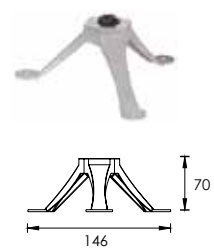

5002

Tripod-Optional Accessory

337 237

LED Power	Colour Temp	Luminous
24V -20,5W	3000K	1679 lm
	6000K	1478 lm