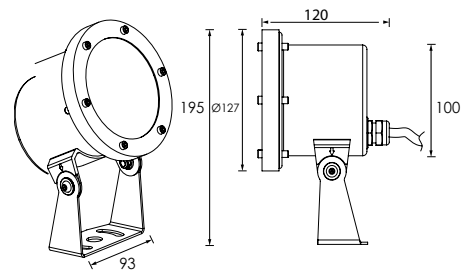

silver grey

Hard chromeplated molding shaped stainless steel
SUS 316#

337 233

LED Power	Colour Temp	Luminous
24V -21,5W	2000K	1700 lm
	3000K	1503 lm
	6000K	

LIGHT DISTRIBUTION

5002
Tripod-Optional Accessory