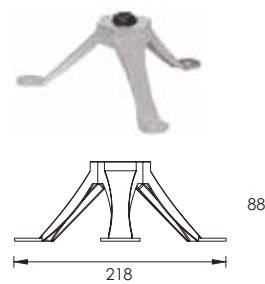

LIGHT DISTRIBUTION

5003

Tripod-Optional Accessory

Underwater LED Spot Light GENNA

Underwater LED Spot Light GENNA

silver grey

Hard chromeplated molding shaped stainless steel
SUS 316#

Hard chromeplated molding shaped stainless steel
SUS 316#