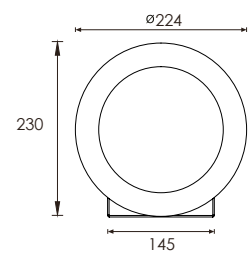

Underwater LED Spot Light GENNA

Underwater LED Spot Light GENNA

silver grey

Hard chromeplated molding shaped stainless steel
SUS 316#

Hard chromeplated molding shaped stainless steel
SUS 316#

5003
Tripod-Optional Parts

337 238

LED Power	Colour Temp	Luminous
24V -45,6W	2000K	2221 lm
	3000K	1828 lm
	6000K	

LIGHT DISTRIBUTION

337 239

LED Power	Colour Temp	Luminous
24V -11,8W	2000K	605 lm
	3000K	520 lm
	6000K	

LIGHT DISTRIBUTION