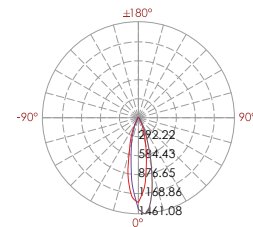

5003
Tripod-Optional Parts

337 238

LED Power	Colour Temp	Luminous
24V -45,6W	2000K	2221 lm
	3000K	1828 lm
	6000K	

LIGHT DISTRIBUTION

337 239

LED Power	Colour Temp	Luminous
24V -11,8W	2000K	605 lm
	3000K	520 lm
	6000K	

337 307
LED Power 24V -16,8W Colour Temp Luminous
464 lm

LIGHT DISTRIBUTION

30°

337 308
LED Power 12V -25,2W Colour Temp Luminous
580 lm

LIGHT DISTRIBUTION

30°