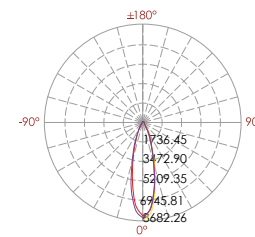

LED Power	Colour Temp	Luminous
24V -38,4W	2000K	3031 lm
	3000K	2668 lm
	6000K	

LIGHT DISTRIBUTION

5003
Tripod-Optional Accessory

337 235

LED Power	Colour Temp	Luminous
24V -8,1W	3000K	674 lm
	6000K	625 lm