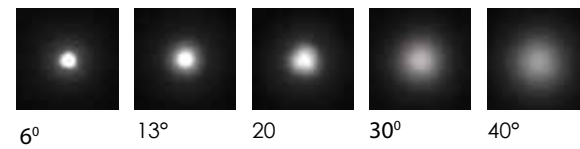

337 229

LED Power	Colour Temp	Luminous
24V - 12W	2000K	802 lm
	3000K	687 lm
	6000K	

LIGHT DISTRIBUTION

337 230

LED Power	Colour Temp	Luminous
24V 14,0W		547 lm

LIGHT DISTRIBUTION

Small Type-Underwater LED spot light NUVO