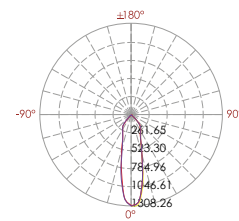

337 229

LED Power	Colour Temp	Luminous
24V - 12W	2000K	802 lm
	3000K	687 lm
	6000K	

LIGHT DISTRIBUTION

337 230

LED Power	Colour Temp	Luminous
24V 14,0W		547 lm

LIGHT DISTRIBUTION

Small Type-Underwater LED spot light NUVO

LIGHT DISTRIBUTION

30°

337 232		
LED Power	Colour Temp	Luminous
24V-7,70W	2000K	760 lm
	3000K	674 lm
	6000K	

LIGHT DISTRIBUTION

9° 15° 20° 30° 45°

5001
Tripod-Optional Accessory

Underwater LED Spot Light NEXUS