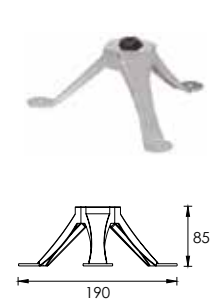

LIGHT DISTRIBUTION

5003
Tripod-Optional Accessory

337 235

LED Power	Colour Temp	Luminous
24V -8,1W	3000K	674 lm
	6000K	625 lm