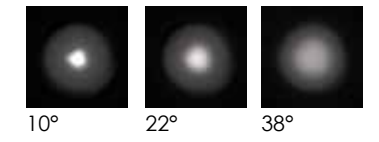

LIGHT DISTRIBUTION

5003

Tripod-Optional Accessory