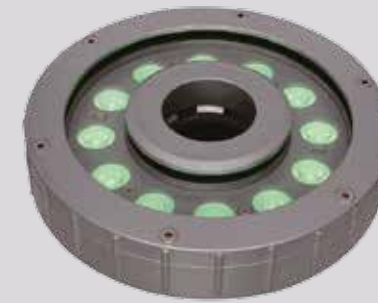

EXTERIOR

Underwater
Surface Lighting

Wall Mounting Underwater Light NUVO

Hard chromeplated molding shaped stainless steel
SUS 316#

Fountain Light NUVO

silver grey

Made by High thermal Nylon

Optional stainless steel bracket

337 229

LED Power	Colour Temp	Luminous
24V - 12W	2000K	802 lm
	3000K	687 lm
	6000K	

LIGHT DISTRIBUTION

337 230

LED Power	Colour Temp	Luminous
24V 14,0W		547 lm

LIGHT DISTRIBUTION

Small Type-Underwater LED spot light NUVO

Hard chromeplated molding shaped stainless steel
SUS 316#

Underwater LED spot light NEXUS

silver grey
Hard chromeplated molding shaped stainless steel
SUS 316#

337 231		
LED Power	Colour Temp	Luminous
24V-2,6W	2000K	174 lm
	3000K	139 lm
	6000K	

LIGHT DISTRIBUTION

30°

337 232		
LED Power	Colour Temp	Luminous
24V-7,70W	2000K	760 lm
	3000K	674 lm
	6000K	

LIGHT DISTRIBUTION

9° 15° 20° 30° 45°

5001
Tripod-Optional Accessory

Underwater LED Spot Light NEXUS