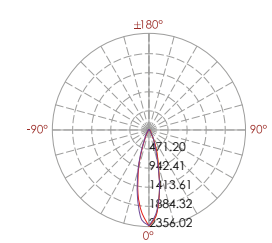

LIGHT DISTRIBUTION

30°

337 232		
LED Power	Colour Temp	Luminous
24V-7,70W	2000K	760 lm
	3000K	674 lm
	6000K	

LIGHT DISTRIBUTION

9° 15° 20° 30° 45°

5001
Tripod-Optional Accessory

Underwater LED Spot Light NEXUS