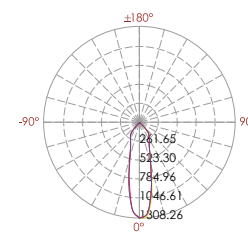

5003
Tripod-Optional Parts

337 238

LED Power	Colour Temp	Luminous
24V -45,6W	2000K	2221 lm
	3000K	1828 lm
	6000K	

LIGHT DISTRIBUTION

337 239

LED Power	Colour Temp	Luminous
24V -11,8W	2000K	605 lm
	3000K	520 lm
	6000K	