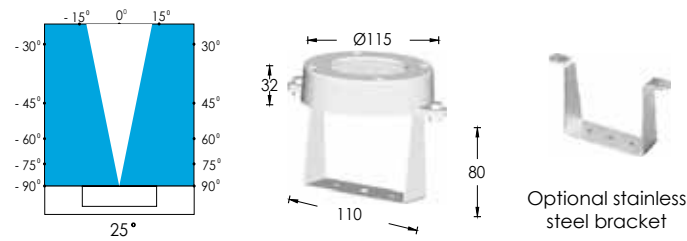

337 307
LED Power 24V -16,8W Colour Temp Luminous
464 lm

LIGHT DISTRIBUTION

30°