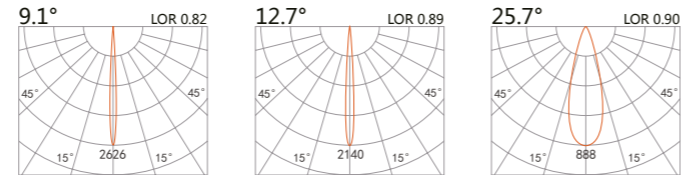

Showcase Light CORONA

white grey black

220 111

LED Power	Colour Temp	Luminous
4W	2700/3000K 4000/5000K	438lm 570lm

LIGHT DISTRIBUTION For 3000k

220 113

LED Power	Colour Temp	Luminous
2.1W	2700/3000K 4000/5000K	146lm 190lm

LIGHT DISTRIBUTION For 3000k

220 112

LED Power	Colour Temp	Luminous
3.2W	2700/3000K 4000/5000K	345lm 345lm

LIGHT DISTRIBUTION For 3000k

Showcase Light CORONA

white grey black

Showcase Light CORONA

white grey black

220 114

LED Power 2.1W **Colour Temp** 2700/3000K / 4000/5000K **Luminous** 141lm / 100lm

LIGHT DISTRIBUTION For 3000k

220 117

LED Power 2.1W **Colour Temp** 2700/3000K / 4000/5000K **Luminous** 141lm / 100lm

LIGHT DISTRIBUTION For 3000k

220 115

LED Power 4.5W **Colour Temp** 2700/3000K / 4000/5000K **Luminous** 511lm / 511lm

LIGHT DISTRIBUTION For 3000k

220 118

LED Power 4.5W **Colour Temp** 2700/3000K / 4000/5000K **Luminous** 511lm / 511lm