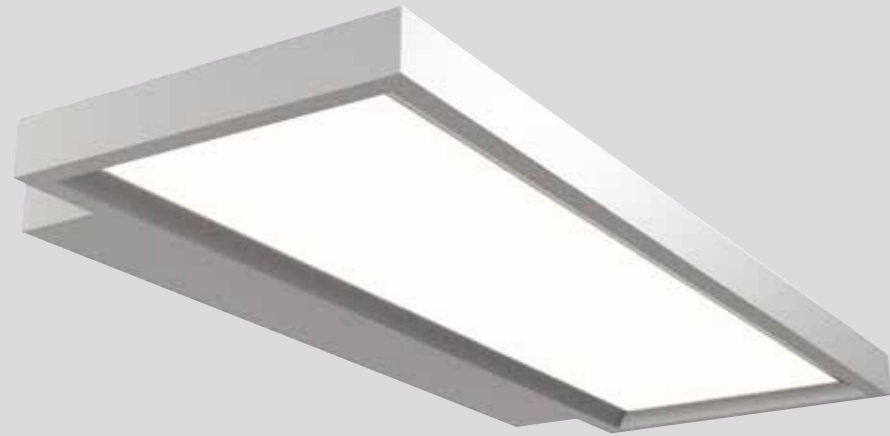

Wall Mounted Luminaire
GLOW

INTERIOR

Showcase Lighting

white silver

442 143

LED Power ColourTemp Luminous
20 W 3000/4000/6000K 2000lm

Showcase Light CORONA

white grey black

Showcase Light CORONA

white grey black

220 111

LED Power	Colour Temp	Luminous
4W	2700/3000K 4000/5000K	438lm 570lm

LIGHT DISTRIBUTION For 3000k

220 113

LED Power	Colour Temp	Luminous
2.1W	2700/3000K 4000/5000K	146lm 190lm

LIGHT DISTRIBUTION For 3000k

220 112

LED Power	Colour Temp	Luminous
3.2W	2700/3000K 4000/5000K	345lm 345lm

LIGHT DISTRIBUTION For 3000k

Showcase Light CORONA

white grey black

Showcase Light CORONA

white grey black