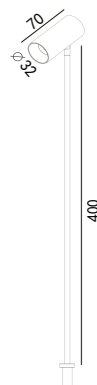

LIGHT DISTRIBUTION For 3000k

220 112

LED Power	Colour Temp	Luminous
3.2W	2700/3000K 4000/5000K	345lm 345lm

LIGHT DISTRIBUTION For 3000k

Showcase Light CORONA

white grey black

Showcase Light CORONA

white grey black

220 114

LED Power 2.1W **Colour Temp** 2700/3000K / 4000/5000K **Luminous** 141lm / 100lm

LIGHT DISTRIBUTION For 3000k

220 117

LED Power 2.1W **Colour Temp** 2700/3000K / 4000/5000K **Luminous** 141lm / 100lm

LIGHT DISTRIBUTION For 3000k

220 115

LED Power 4.5W **Colour Temp** 2700/3000K / 4000/5000K **Luminous** 511lm / 511lm

LIGHT DISTRIBUTION For 3000k

220 118

LED Power 4.5W **Colour Temp** 2700/3000K / 4000/5000K **Luminous** 511lm / 511lm

LIGHT DISTRIBUTION For 3000k

220 116

LED Power 6.3W **Colour Temp** 2700/3000K / 4000/5000K **Luminous** 583lm / 583lm

LIGHT DISTRIBUTION For 3000k

220 119

LED Power 6.3W **Colour Temp** 2700/3000K / 4000/5000K **Luminous** 583lm / 583lm