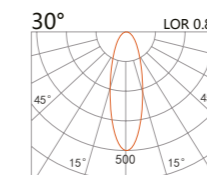

Showcase Light CORONA

white grey black

220 111

LED Power	Colour Temp	Luminous
4W	2700/3000K 4000/5000K	438lm 570lm

LIGHT DISTRIBUTION For 3000k

220 113

LED Power	Colour Temp	Luminous
2.1W	2700/3000K 4000/5000K	146lm 190lm

LIGHT DISTRIBUTION For 3000k

220 112

LED Power	Colour Temp	Luminous
3.2W	2700/3000K 4000/5000K	345lm 345lm

LIGHT DISTRIBUTION For 3000k

Showcase Light CORONA

white grey black

Showcase Light CORONA

white grey black