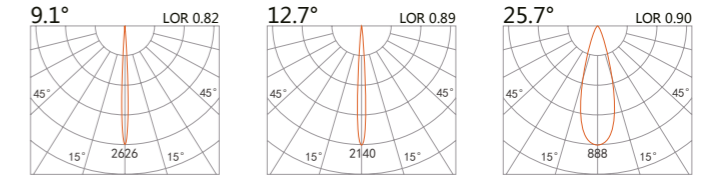

Showcase Light CORONA

white grey black

220 111

LED Power	Colour Temp	Luminous
4W	2700/3000K 4000/5000K	438lm 570lm

LIGHT DISTRIBUTION For 3000k

220 113

LED Power	Colour Temp	Luminous
2.1W	2700/3000K 4000/5000K	146lm 190lm

LIGHT DISTRIBUTION For 3000k

220 112

LED Power	Colour Temp	Luminous
3.2W	2700/3000K 4000/5000K	345lm 345lm

LIGHT DISTRIBUTION For 3000k

Showcase Light CORONA

white grey black

Showcase Light CORONA

white grey black

220 114

LED Power 2.1W **Colour Temp** 2700/3000K / 4000/5000K **Luminous** 141lm / 100lm

LIGHT DISTRIBUTION For 3000k

220 117

LED Power 2.1W **Colour Temp** 2700/3000K / 4000/5000K **Luminous** 141lm / 100lm

LIGHT DISTRIBUTION For 3000k

220 115

LED Power 4.5W **Colour Temp** 2700/3000K / 4000/5000K **Luminous** 511lm / 511lm

LIGHT DISTRIBUTION For 3000k

220 118

LED Power 4.5W **Colour Temp** 2700/3000K / 4000/5000K **Luminous** 511lm / 511lm