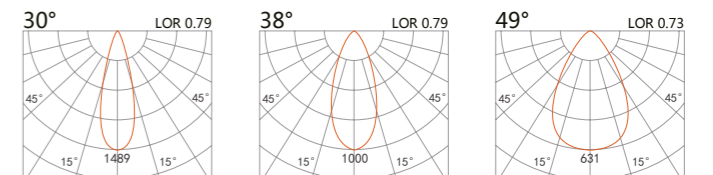

LIGHT DISTRIBUTION For 3000k

220 112

LED Power	Colour Temp	Luminous
3.2W	2700/3000K 4000/5000K	345lm 345lm

LIGHT DISTRIBUTION For 3000k

Showcase Light CORONA

white grey black

Showcase Light CORONA

white grey black

220 114

LED Power 2.1W **Colour Temp** 2700/3000K / 4000/5000K **Luminous** 141lm / 100lm

LIGHT DISTRIBUTION For 3000k

220 117

LED Power 2.1W **Colour Temp** 2700/3000K / 4000/5000K **Luminous** 141lm / 100lm

LIGHT DISTRIBUTION For 3000k

220 115

LED Power 4.5W **Colour Temp** 2700/3000K / 4000/5000K **Luminous** 511lm / 511lm

LIGHT DISTRIBUTION For 3000k

220 118

LED Power 4.5W **Colour Temp** 2700/3000K / 4000/5000K **Luminous** 511lm / 511lm

LIGHT DISTRIBUTION For 3000k

220 116

LED Power 6.3W **Colour Temp** 2700/3000K / 4000/5000K **Luminous** 583lm / 583lm

LIGHT DISTRIBUTION For 3000k

220 119

LED Power 6.3W **Colour Temp** 2700/3000K / 4000/5000K **Luminous** 583lm / 583lm