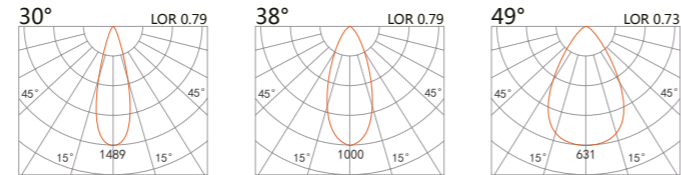

Showcase Light CORONA

white grey black

220 111

LED Power	Colour Temp	Luminous
4W	2700/3000K 4000/5000K	438lm 570lm

LIGHT DISTRIBUTION For 3000k

220 113

LED Power	Colour Temp	Luminous
2.1W	2700/3000K 4000/5000K	146lm 190lm

LIGHT DISTRIBUTION For 3000k

220 112

LED Power	Colour Temp	Luminous
3.2W	2700/3000K 4000/5000K	345lm 345lm

LIGHT DISTRIBUTION For 3000k

Showcase Light CORONA

white grey black

Showcase Light CORONA

white grey black

220 114

LED Power 2.1W **Colour Temp** 2700/3000K / 4000/5000K **Luminous** 141lm / 100lm

LIGHT DISTRIBUTION For 3000k

220 117

LED Power 2.1W **Colour Temp** 2700/3000K / 4000/5000K **Luminous** 141lm / 100lm

LIGHT DISTRIBUTION For 3000k

220 115

LED Power 4.5W **Colour Temp** 2700/3000K / 4000/5000K **Luminous** 511lm / 511lm

LIGHT DISTRIBUTION For 3000k

220 118

LED Power 4.5W **Colour Temp** 2700/3000K / 4000/5000K **Luminous** 511lm / 511lm