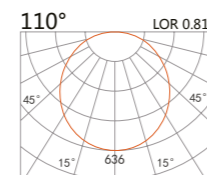

Showcase Light CORONA

white grey black

220 111

LED Power	Colour Temp	Luminous
4W	2700/3000K 4000/5000K	438lm 570lm

LIGHT DISTRIBUTION For 3000k

220 113

LED Power	Colour Temp	Luminous
2.1W	2700/3000K 4000/5000K	146lm 190lm

LIGHT DISTRIBUTION For 3000k

220 112

LED Power	Colour Temp	Luminous
3.2W	2700/3000K 4000/5000K	345lm 345lm

LIGHT DISTRIBUTION For 3000k

Showcase Light CORONA

white grey black

Showcase Light CORONA

white grey black

220 114

LED Power 2.1W **Colour Temp** 2700/3000K / 4000/5000K **Luminous** 141lm / 100lm

LIGHT DISTRIBUTION For 3000k

220 117

LED Power 2.1W **Colour Temp** 2700/3000K / 4000/5000K **Luminous** 141lm / 100lm

LIGHT DISTRIBUTION For 3000k

220 116

LED Power 6.3W **Colour Temp** 2700/3000K / 4000/5000K **Luminous** 583lm / 583lm

LIGHT DISTRIBUTION For 3000k

220 119

LED Power 6.3W **Colour Temp** 2700/3000K / 4000/5000K **Luminous** 583lm / 583lm