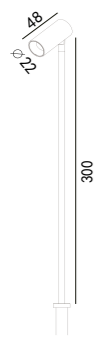

Showcase Light CORONA

white grey black

220 111

LED Power	Colour Temp	Luminous
4W	2700/3000K 4000/5000K	438lm 570lm

LIGHT DISTRIBUTION For 3000k

220 113

LED Power	Colour Temp	Luminous
2.1W	2700/3000K 4000/5000K	146lm 190lm

LIGHT DISTRIBUTION For 3000k

220 112

LED Power	Colour Temp	Luminous
3.2W	2700/3000K 4000/5000K	345lm 345lm

LIGHT DISTRIBUTION For 3000k

Showcase Light CORONA

white grey black

Showcase Light CORONA

white grey black

220 114

LED Power 2.1W **Colour Temp** 2700/3000K / 4000/5000K **Luminous** 141lm / 100lm

LIGHT DISTRIBUTION For 3000k

220 117

LED Power 2.1W **Colour Temp** 2700/3000K / 4000/5000K **Luminous** 141lm / 100lm

LIGHT DISTRIBUTION For 3000k

220 115

LED Power 4.5W **Colour Temp** 2700/3000K / 4000/5000K **Luminous** 511lm / 511lm

LIGHT DISTRIBUTION For 3000k

220 118

LED Power 4.5W **Colour Temp** 2700/3000K / 4000/5000K **Luminous** 511lm / 511lm