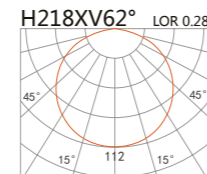

Showcase Light CORONA

white grey black

220 111

LED Power	Colour Temp	Luminous
4W	2700/3000K 4000/5000K	438lm 570lm

LIGHT DISTRIBUTION For 3000k

220 113

LED Power	Colour Temp	Luminous
2.1W	2700/3000K 4000/5000K	146lm 190lm

LIGHT DISTRIBUTION For 3000k

220 112

LED Power	Colour Temp	Luminous
3.2W	2700/3000K 4000/5000K	345lm 345lm

LIGHT DISTRIBUTION For 3000k

Showcase Light CORONA

white grey black

Showcase Light CORONA

white grey black