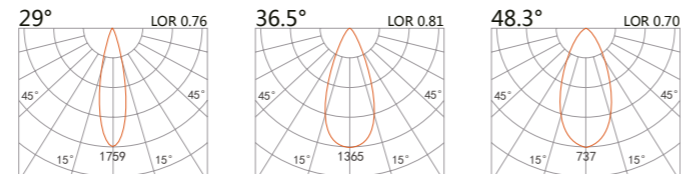

LIGHT DISTRIBUTION For 3000k

220 112

LED Power	Colour Temp	Luminous
3.2W	2700/3000K 4000/5000K	345lm 345lm

LIGHT DISTRIBUTION For 3000k

Showcase Light CORONA

white grey black

Showcase Light CORONA

white grey black

220 114

LED Power 2.1W **Colour Temp** 2700/3000K / 4000/5000K **Luminous** 141lm / 100lm

LIGHT DISTRIBUTION For 3000k

220 117

LED Power 2.1W **Colour Temp** 2700/3000K / 4000/5000K **Luminous** 141lm / 100lm

LIGHT DISTRIBUTION For 3000k

220 115

LED Power 4.5W **Colour Temp** 2700/3000K / 4000/5000K **Luminous** 511lm / 511lm

LIGHT DISTRIBUTION For 3000k

220 118

LED Power 4.5W **Colour Temp** 2700/3000K / 4000/5000K **Luminous** 511lm / 511lm

LIGHT DISTRIBUTION For 3000k

220 116

LED Power 6.3W **Colour Temp** 2700/3000K / 4000/5000K **Luminous** 583lm / 583lm

LIGHT DISTRIBUTION For 3000k

220 119

LED Power 6.3W **Colour Temp** 2700/3000K / 4000/5000K **Luminous** 583lm / 583lm