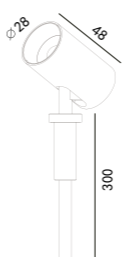

LIGHT DISTRIBUTION For 3000k

220 112

LED Power	Colour Temp	Luminous
3.2W	2700/3000K 4000/5000K	345lm 345lm

LIGHT DISTRIBUTION For 3000k

Showcase Light CORONA

white grey black

Showcase Light CORONA

white grey black

220 114

LED Power 2.1W **Colour Temp** 2700/3000K / 4000/5000K **Luminous** 141lm / 100lm

LIGHT DISTRIBUTION For 3000k

220 117

LED Power 2.1W **Colour Temp** 2700/3000K / 4000/5000K **Luminous** 141lm / 100lm

LIGHT DISTRIBUTION For 3000k

220 115

LED Power 4.5W **Colour Temp** 2700/3000K / 4000/5000K **Luminous** 511lm / 511lm

LIGHT DISTRIBUTION For 3000k

220 118

LED Power 4.5W **Colour Temp** 2700/3000K / 4000/5000K **Luminous** 511lm / 511lm