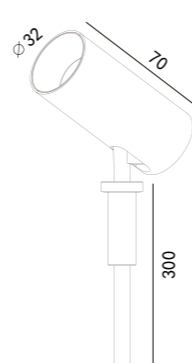

220 114

LED Power 2.1W **Colour Temp** 2700/3000K / 4000/5000K **Luminous** 141lm / 100lm

LIGHT DISTRIBUTION For 3000k

220 117

LED Power 2.1W **Colour Temp** 2700/3000K / 4000/5000K **Luminous** 141lm / 100lm

LIGHT DISTRIBUTION For 3000k

220 115

LED Power 4.5W **Colour Temp** 2700/3000K / 4000/5000K **Luminous** 511lm / 511lm

LIGHT DISTRIBUTION For 3000k

220 118

LED Power 4.5W **Colour Temp** 2700/3000K / 4000/5000K **Luminous** 511lm / 511lm

LIGHT DISTRIBUTION For 3000k

220 116

LED Power 6.3W **Colour Temp** 2700/3000K / 4000/5000K **Luminous** 583lm / 583lm

LIGHT DISTRIBUTION For 3000k

220 119

LED Power 6.3W **Colour Temp** 2700/3000K / 4000/5000K **Luminous** 583lm / 583lm