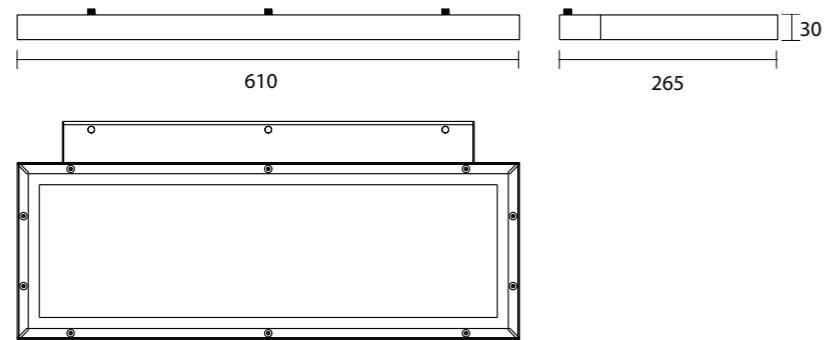

Wall Mounted Luminaire
GLOW

INTERIOR

Showcase Lighting

white silver

442 143

LED Power ColourTemp Luminous
20 W 3000/4000/6000K 2000lm

Showcase Light CORONA

white grey black