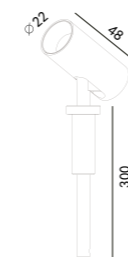

Showcase Light CORONA

white grey black

220 111

LED Power	Colour Temp	Luminous
4W	2700/3000K 4000/5000K	438lm 570lm

LIGHT DISTRIBUTION For 3000k

220 113

LED Power	Colour Temp	Luminous
2.1W	2700/3000K 4000/5000K	146lm 190lm

LIGHT DISTRIBUTION For 3000k

220 112

LED Power	Colour Temp	Luminous
3.2W	2700/3000K 4000/5000K	345lm 345lm

LIGHT DISTRIBUTION For 3000k

Showcase Light CORONA

white grey black

Showcase Light CORONA

white grey black

220 114

LED Power 2.1W **Colour Temp** 2700/3000K / 4000/5000K **Luminous** 141lm / 100lm

LIGHT DISTRIBUTION For 3000k

220 117

LED Power 2.1W **Colour Temp** 2700/3000K / 4000/5000K **Luminous** 141lm / 100lm