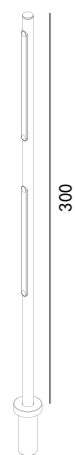

Wall Mounted Luminaire
GLOW

INTERIOR

Showcase Lighting

white silver

442 143

LED Power ColourTemp Luminous
20 W 3000/4000/6000K 2000lm

Showcase Light CORONA

white grey black

Showcase Light CORONA

white grey black

220 111

LED Power	Colour Temp	Luminous
4W	2700/3000K 4000/5000K	438lm 570lm

LIGHT DISTRIBUTION For 3000k

220 113

LED Power	Colour Temp	Luminous
2.1W	2700/3000K 4000/5000K	146lm 190lm

LIGHT DISTRIBUTION For 3000k

220 112

LED Power	Colour Temp	Luminous
3.2W	2700/3000K 4000/5000K	345lm 345lm

LIGHT DISTRIBUTION For 3000k

Showcase Light CORONA

white grey black

Showcase Light CORONA

white grey black

LIGHT DISTRIBUTION For 3000k

220 115

LED Power 4.5W **Colour Temp** 2700/3000K / 4000/5000K **Luminous** 511lm / 511lm

LIGHT DISTRIBUTION For 3000k

220 118

LED Power 4.5W **Colour Temp** 2700/3000K / 4000/5000K **Luminous** 511lm / 511lm