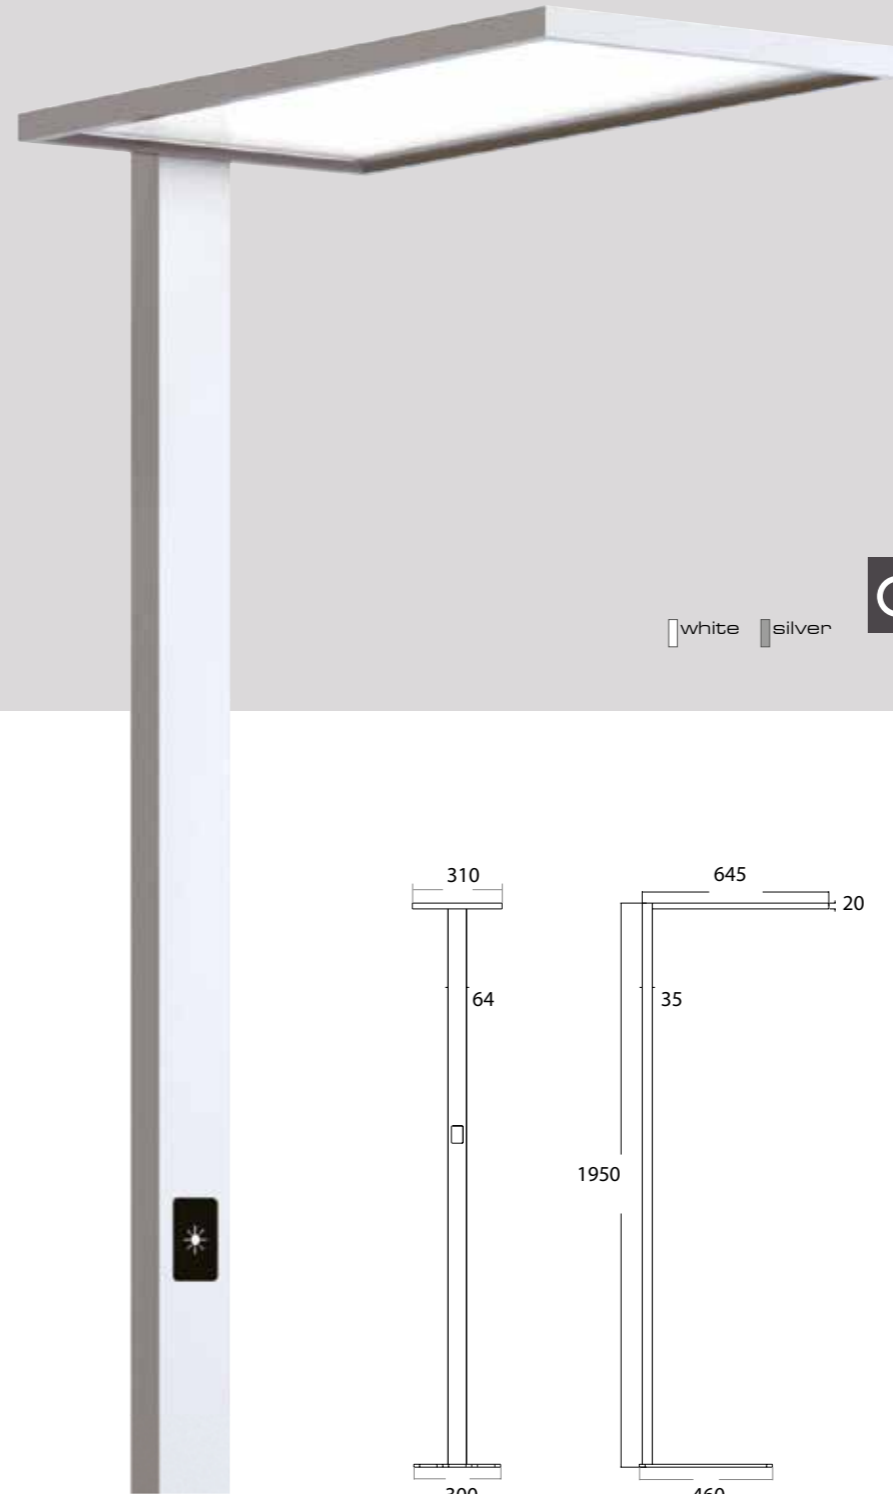

Office Luminare
ALVA

white silver

441 113
LED Power ColourTemp Luminous
†65W/35W† 3000/4000/6000K †7800lm/4200lm†

441 114
LED Power ColourTemp Luminous
†65W/35W† 3000~6000K †7800lm/4200lm†

Office Luminaire ALVA

white silver

441 115
LED Power ColourTemp Luminous
†30W/30W† 3000/4000/6000K †3000lm/3000lm†

441 116
LED Power ColourTemp Luminous
†40W/40W† 3000/4000/6000K †4000lm/4000lm†

441 117
LED Power ColourTemp Luminous
†50W/30W† 3000/4000/6000K †5000lm/3000lm†

Office Luminaire ALVA

white silver

441 118
LED Power ColourTemp Luminous
†30W/30W† 3000/4000/6000K †3000lm/3000lm†

441 119
LED Power ColourTemp Luminous
†40W/40W† 3000/4000/6000K †4000lm/4000lm†

441 120
LED Power ColourTemp Luminous
†50W/30W† 3000/4000/6000K †5000lm/3000lm†

Office Luminaire
ALVA

white silver

Office Luminaire
ALVA

white silver

Office Luminaire
ALVA

Office Luminaire
ALVA

white silver

CE IP20 UGR <17 120° Dim Built-in driver