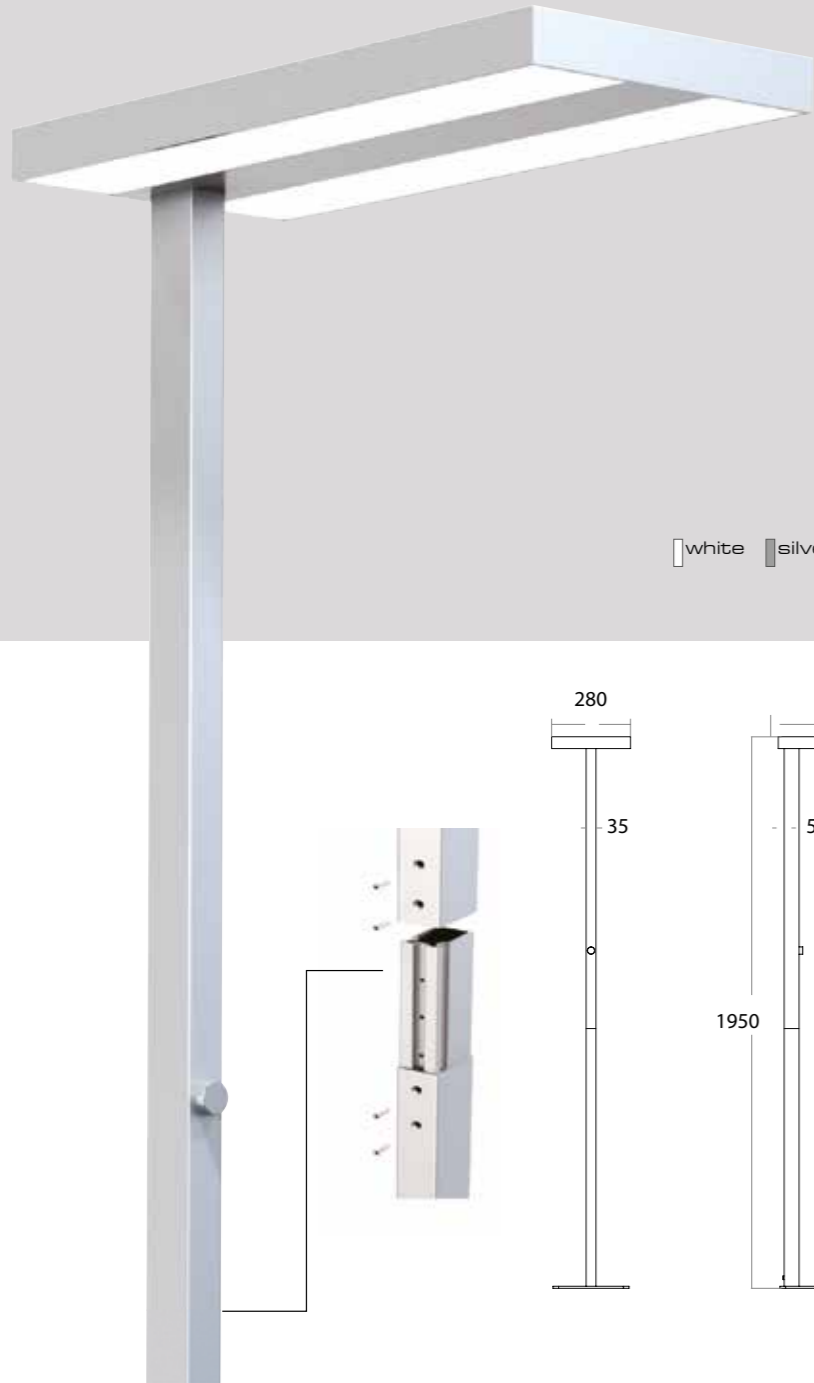

Office Luminaire
ALVA