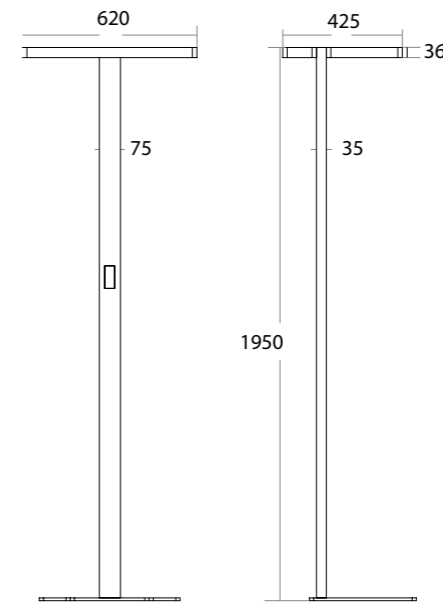

INTERIOR

Stand Alone

Office Luminare
ALVA

white silver

441 111
LED Power ColourTemp Luminous
†55W/25W† 3000/4000/6000K †6600lm/3000lm†

441 112
LED Power ColourTemp Luminous
†55W/25W† 3000K~6000 †6600lm/3000lm†

Office Luminare
ALVA

white silver

441 113
LED Power ColourTemp Luminous
†65W/35W† 3000/4000/6000K †7800lm/4200lm†

441 114
LED Power ColourTemp Luminous
†65W/35W† 3000~6000K †7800lm/4200lm†

Office Luminaire ALVA

white silver

441 115
LED Power ColourTemp Luminous
†30W/30W† 3000/4000/6000K †3000lm/3000lm†

441 116
LED Power ColourTemp Luminous
†40W/40W† 3000/4000/6000K †4000lm/4000lm†

441 117
LED Power ColourTemp Luminous
†50W/30W† 3000/4000/6000K †5000lm/3000lm†