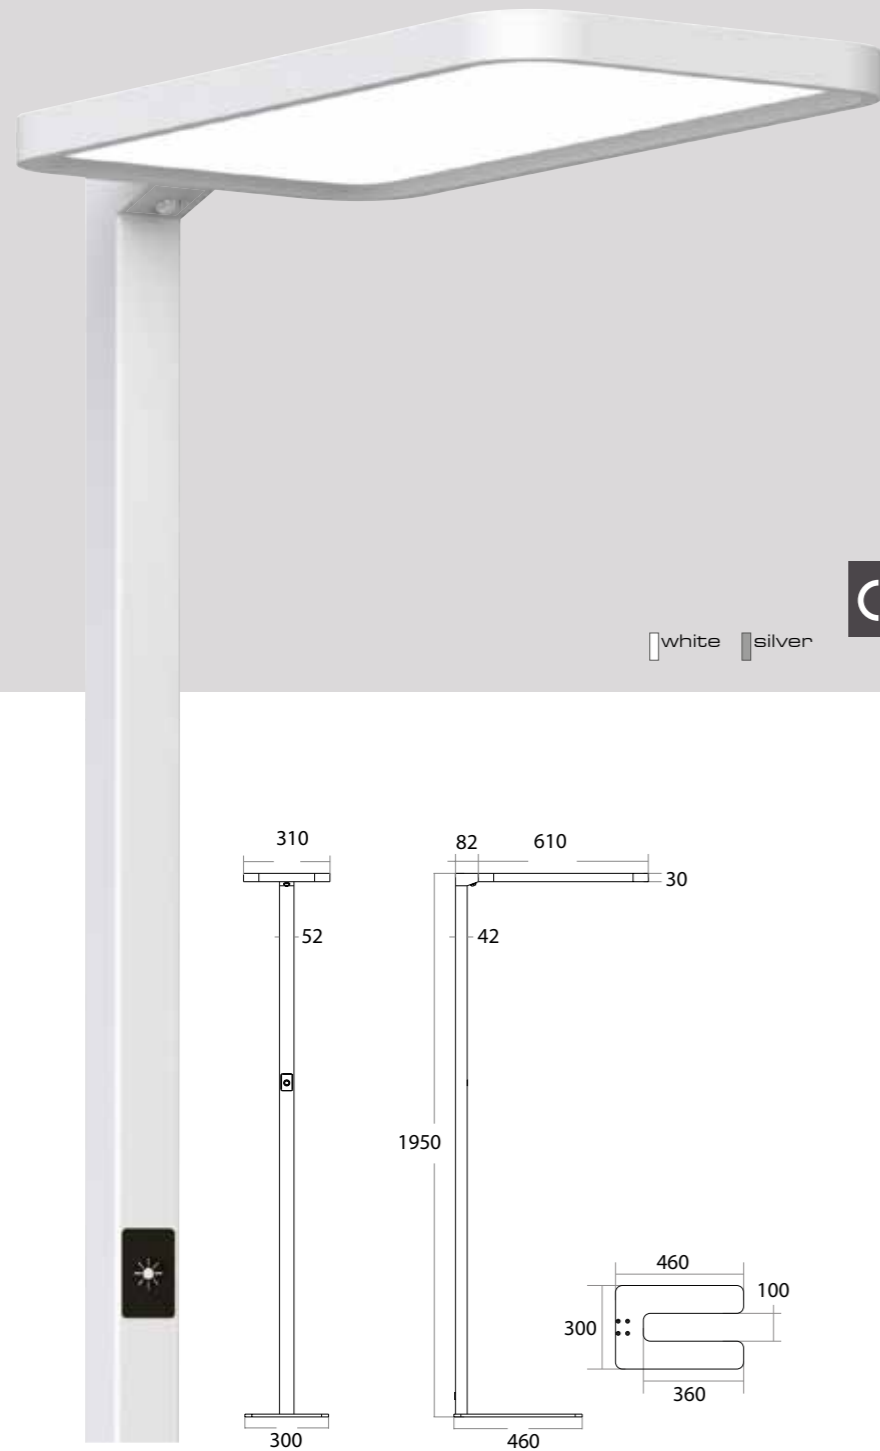

INTERIOR

Stand Alone

Office Luminare
ALVA

white silver

441 111
LED Power ColourTemp Luminous
†55W/25W† 3000/4000/6000K †6600lm/3000lm†

441 112
LED Power ColourTemp Luminous
†55W/25W† 3000K~6000 †6600lm/3000lm†

Office Luminare
ALVA

white silver

441 113
LED Power ColourTemp Luminous
†65W/35W† 3000/4000/6000K †7800lm/4200lm†

441 114
LED Power ColourTemp Luminous
†65W/35W† 3000~6000K †7800lm/4200lm†

Office Luminaire ALVA

white silver

441 115
LED Power ColourTemp Luminous
†30W/30W† 3000/4000/6000K †3000lm/3000lm†

441 116
LED Power ColourTemp Luminous
†40W/40W† 3000/4000/6000K †4000lm/4000lm†

441 117
LED Power ColourTemp Luminous
†50W/30W† 3000/4000/6000K †5000lm/3000lm†