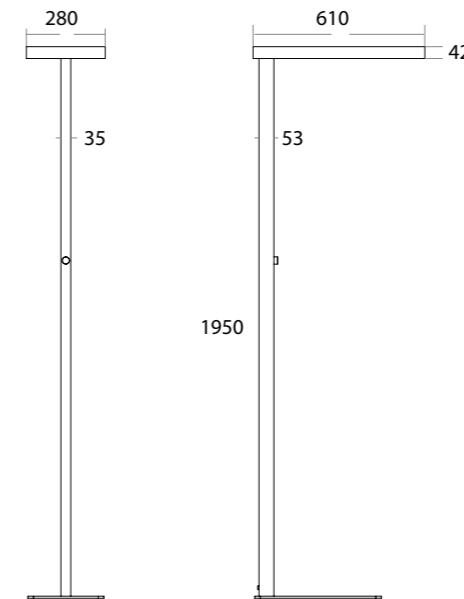

Office Luminaire
ALVA

white silver

441 127
LED Power ColourTemp Luminous
±30W/30W± 3000/4000/6000K ±3500lm/3100lm±

441 128
LED Power ColourTemp Luminous
±40W/40W± 3000/4000/6000K ±4600lm/4200lm±

Office Luminaire
ALVA

white silver

441 129
LED Power ColourTemp Luminous
±30W/30W± 3000/4000/6000K ±3800lm/3400lm±

441 130
LED Power ColourTemp Luminous
±40W/40W± 3000/4000/6000K ±5000lm/4600lm±