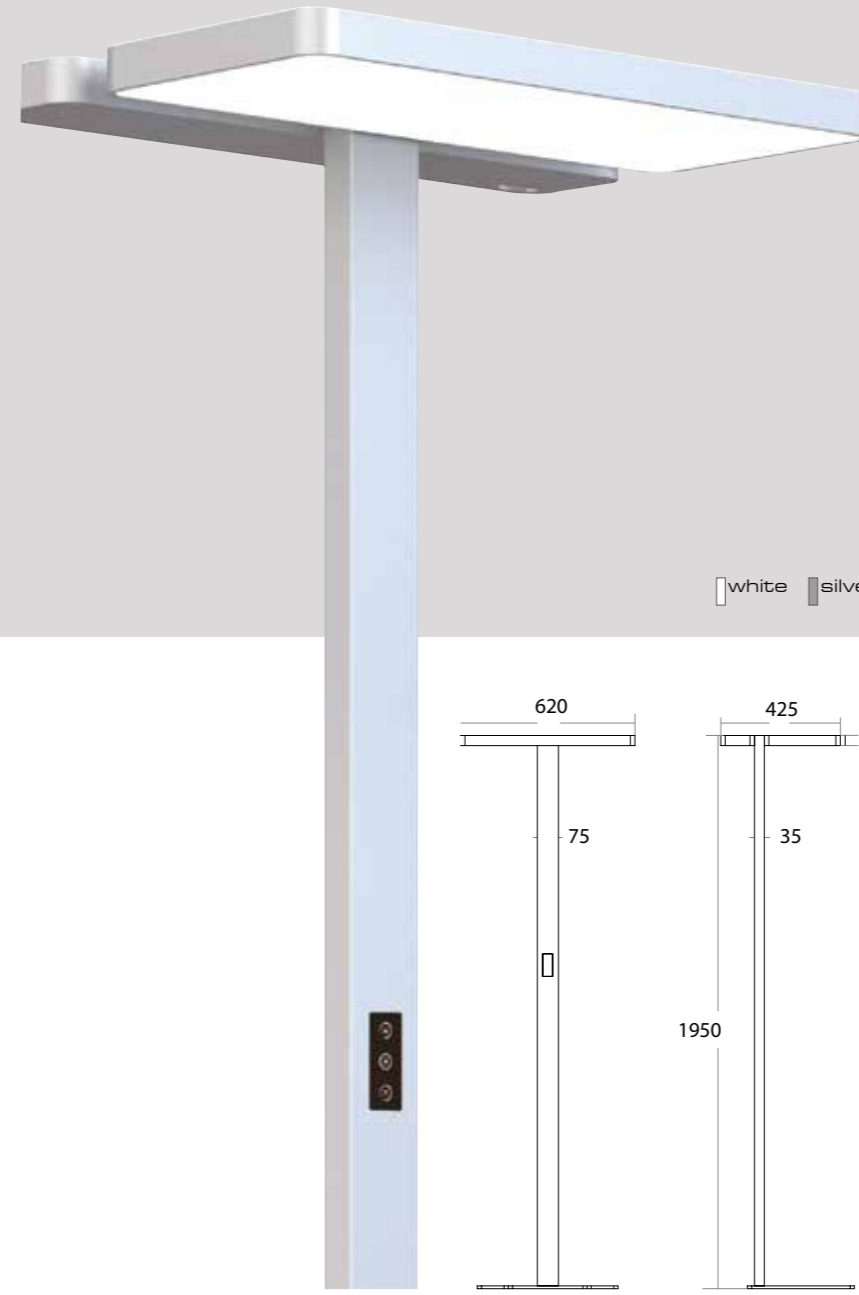

INTERIOR

Stand Alone

Office Luminare
ALVA

white silver

441 111
LED Power ColourTemp Luminous
†55W/25W† 3000/4000/6000K †6600lm/3000lm†

441 112
LED Power ColourTemp Luminous
†55W/25W† 3000K~6000 †6600lm/3000lm†

Office Luminare
ALVA

white silver

441 113
LED Power ColourTemp Luminous
†65W/35W† 3000/4000/6000K †7800lm/4200lm†

441 114
LED Power ColourTemp Luminous
†65W/35W† 3000~6000K †7800lm/4200lm†

Office Luminaire ALVA