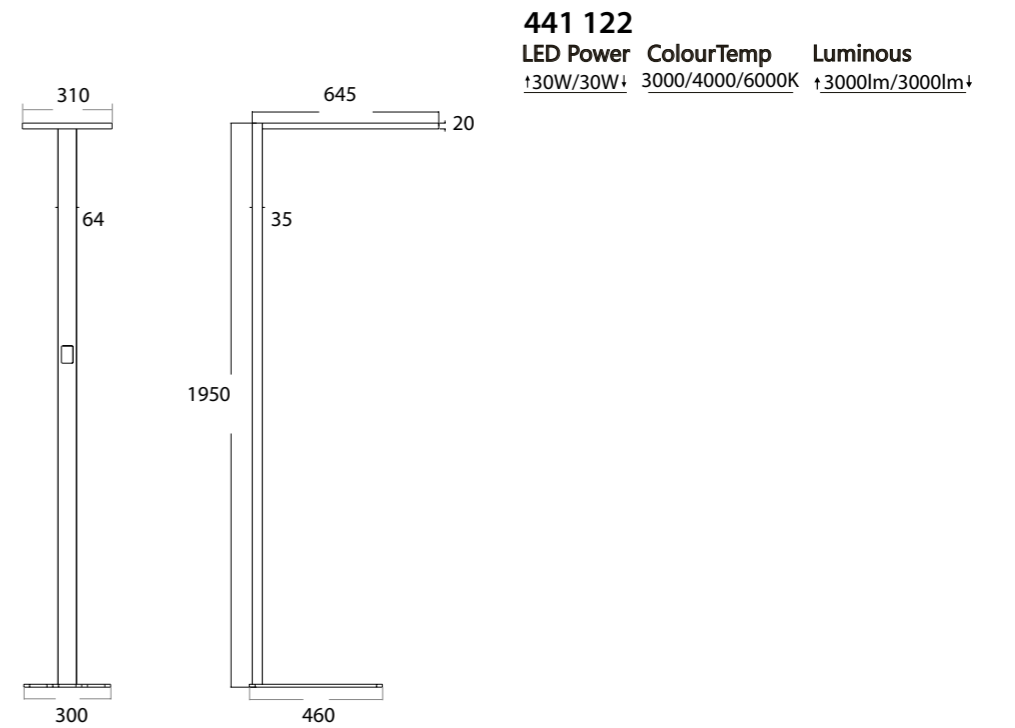

Office Luminaire
ALVA

white silver

Office Luminaire
ALVA

white silver