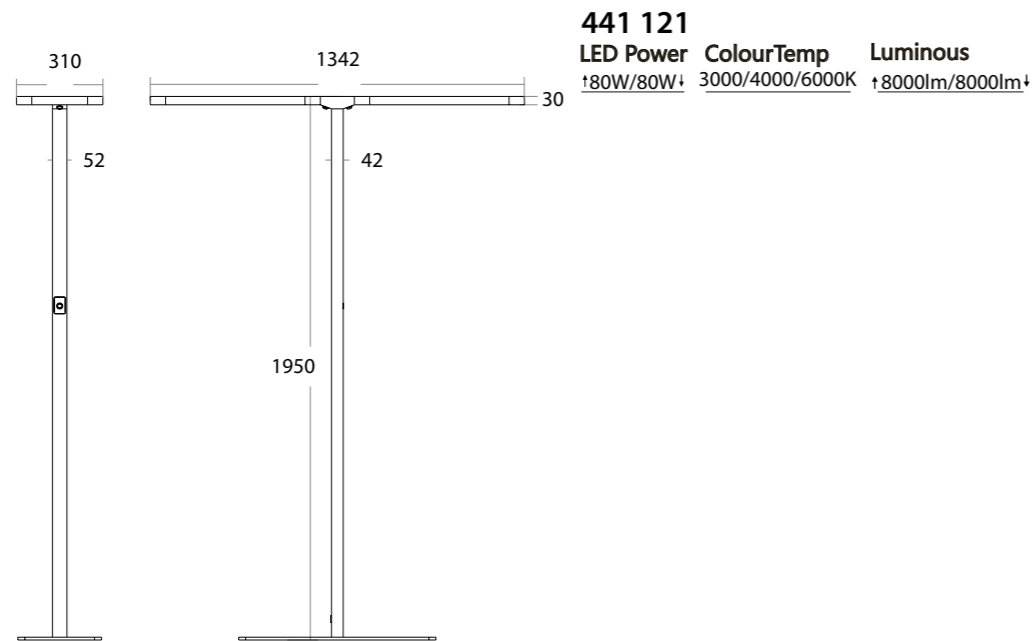

Office Luminaire
ALVA

white silver

Office Luminaire
ALVA

white silver