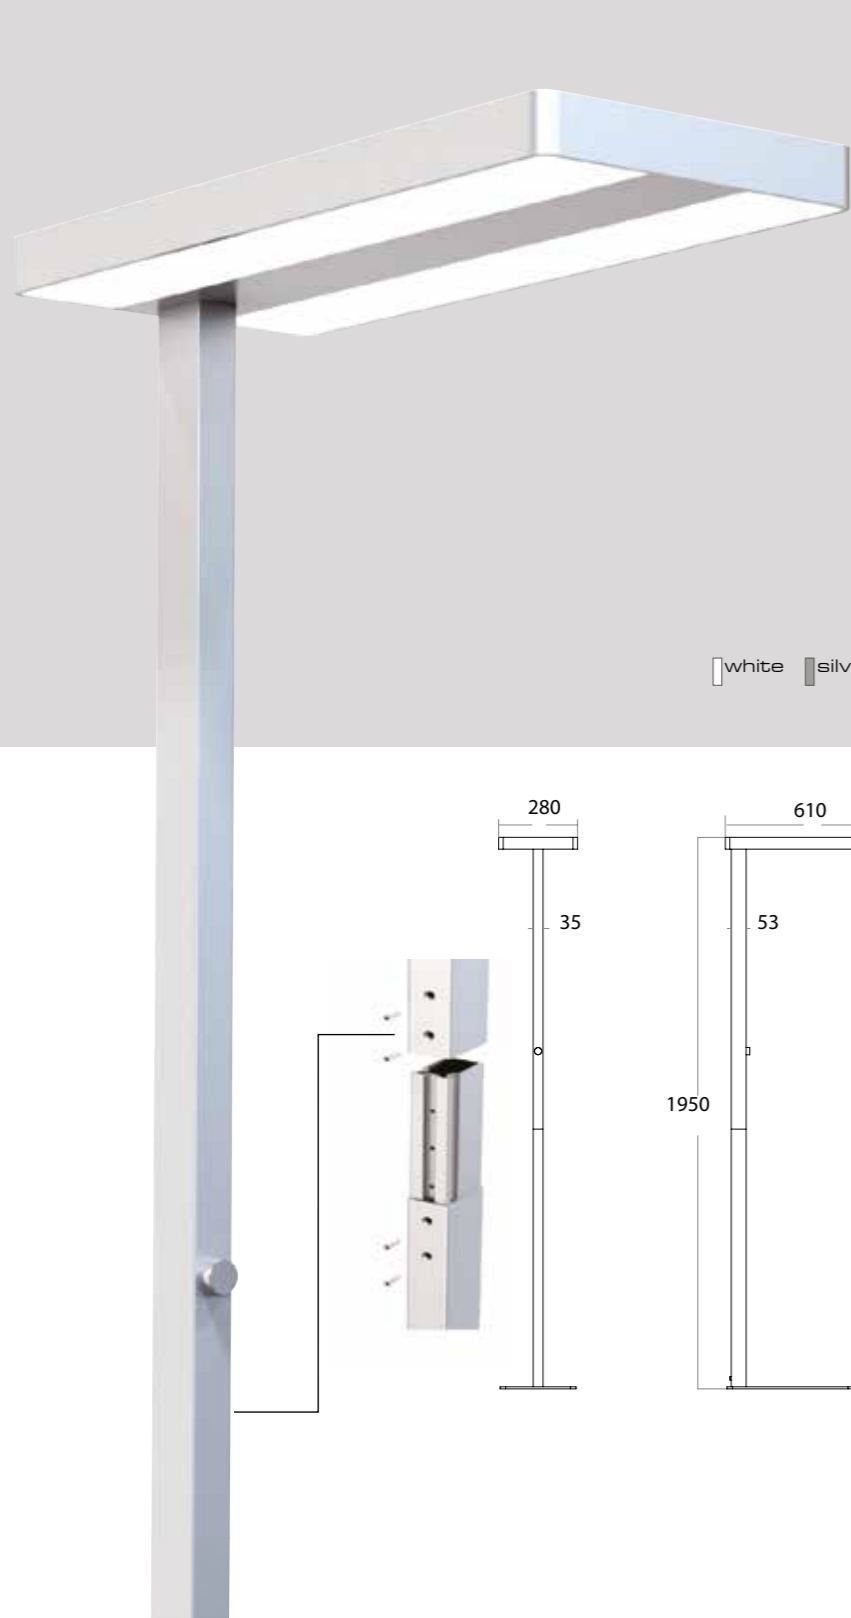

Office Luminaire
ALVA

white silver

Office Luminaire
ALVA

white silver

Office Luminaire
ALVA

Office Luminaire
ALVA

white silver

CE IP20 UGR <17 120° Dim Built-in driver