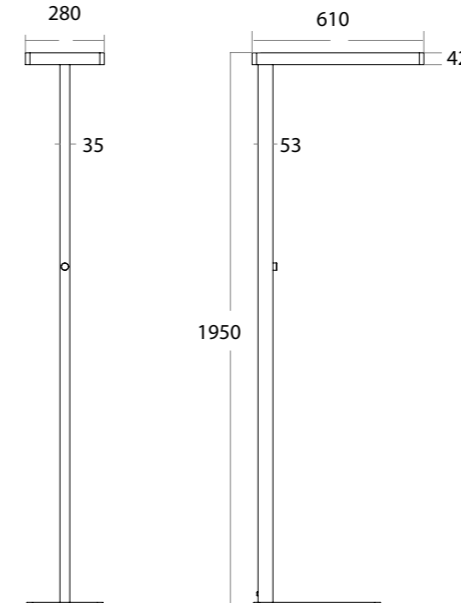

white silver

441 115
LED Power ColourTemp Luminous
†30W/30W† 3000/4000/6000K †3000lm/3000lm†

441 116
LED Power ColourTemp Luminous
†40W/40W† 3000/4000/6000K †4000lm/4000lm†

441 117
LED Power ColourTemp Luminous
†50W/30W† 3000/4000/6000K †5000lm/3000lm†

441 123			
LED Power	ColourTemp	Luminous	
†30W/30W†	3000/4000/6000K	†3500lm/3200lm†	
441 124			
LED Power	ColourTemp	Luminous	
†40W/40W†	3000/4000/6000K	†4600lm/4200lm†	

white silver

CE IP20 UGR <17 120° Dim Built-in driver