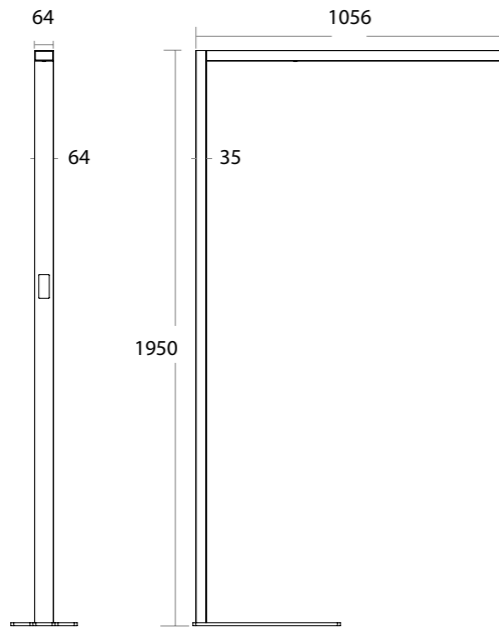

INTERIOR

Stand Alone

Office Luminare
ALVA

white silver

441 111
LED Power ColourTemp Luminous
†55W/25W† 3000/4000/6000K †6600lm/3000lm†

441 112
LED Power ColourTemp Luminous
†55W/25W† 3000K~6000 †6600lm/3000lm†

Office Luminare
ALVA

white silver

441 113
LED Power ColourTemp Luminous
†65W/35W† 3000/4000/6000K †7800lm/4200lm†

441 114
LED Power ColourTemp Luminous
†65W/35W† 3000~6000K †7800lm/4200lm†

Office Luminaire ALVA

white silver

441 115
LED Power ColourTemp Luminous
†30W/30W† 3000/4000/6000K †3000lm/3000lm†

441 116
LED Power ColourTemp Luminous
†40W/40W† 3000/4000/6000K †4000lm/4000lm†

441 117
LED Power ColourTemp Luminous
†50W/30W† 3000/4000/6000K †5000lm/3000lm†