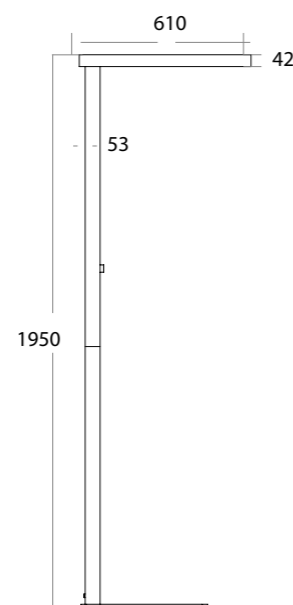

white silver

441 127
LED Power ColourTemp Luminous
±30W/30W± 3000/4000/6000K ±3500lm/3100lm±

441 128
LED Power ColourTemp Luminous
±40W/40W± 3000/4000/6000K ±4600lm/4200lm±