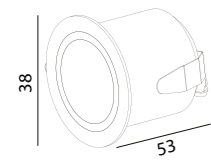

INTERIOR

Wall Recessed

Recessed Wall Light PRIMUS

white grey black

Recessed Wall Light PRIMUS

white grey black

221 116

LED Power	Colour Temp	Luminous
1W	2700/3000K	73lm
	4000/5000K	95lm

LIGHT DISTRIBUTION

For 3000k

77x77(Cut out)

221 127

LED Power	Colour Temp	Luminous
2.1W	2700/3000K	128lm
	4000/5000K	167lm

LIGHT DISTRIBUTION

For 3000k

77x77(Cut out)