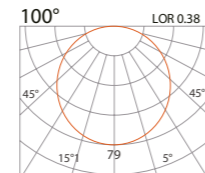

LIGHT DISTRIBUTION For 3000k

56(Cut out)

Recessed Wall Light PRIMUS

white grey black

221 126

LED Power	Colour Temp	Luminous
2W	2700/3000K	128lm
	4000/5000K	128lm

LIGHT DISTRIBUTION

72x33(Cut out)

Recessed Wall Light PRIMUS

white grey black

221 124

LED Power	Colour Temp	Luminous
1W	2700/3000K	90 lm
	4000/5000K	90 lm

LIGHT DISTRIBUTION

69(Cut out)

221 125

LED Power	Colour Temp	Luminous
2W	2700/3000K	128lm
	4000/5000K	128lm

LIGHT DISTRIBUTION

69(Cut out)

Recessed Wall Light PRIMUS

Recessed Wall Light PRIMUS

white grey black

white grey black

221 129

LED Power	Colour Temp	Luminous
2.1W	2700/3000K	128lm
	4000/5000K	167lm

LIGHT DISTRIBUTION

For 3000k

77x77(Cut out)

221 127

LED Power	Colour Temp	Luminous
2.1W	2700/3000K	128lm
	4000/5000K	167lm

LIGHT DISTRIBUTION

For 3000k

77x77(Cut out)