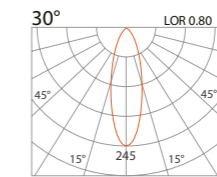

LIGHT DISTRIBUTION For 3000k

56(Cut out)

Recessed Wall Light PRIMUS

white grey black

221 126

LED Power	Colour Temp	Luminous
2W	2700/3000K	128lm
	4000/5000K	128lm

LIGHT DISTRIBUTION

72x33(Cut out)

Recessed Wall Light PRIMUS

white grey black

221 124

LED Power	Colour Temp	Luminous
1W	2700/3000K	90 lm
	4000/5000K	90 lm

LIGHT DISTRIBUTION

69(Cut out)

221 125

LED Power	Colour Temp	Luminous
2W	2700/3000K	128lm
	4000/5000K	128lm

LIGHT DISTRIBUTION

69(Cut out)

Recessed Wall Light PRIMUS

Recessed Wall Light PRIMUS

white grey black

white grey black

221 129

LED Power	Colour Temp	Luminous
2.1W	2700/3000K	128lm
	4000/5000K	167lm

LIGHT DISTRIBUTION

For 3000k

77x77(Cut out)

221 127

LED Power	Colour Temp	Luminous
2.1W	2700/3000K	128lm
	4000/5000K	167lm

LIGHT DISTRIBUTION

For 3000k

77x77(Cut out)