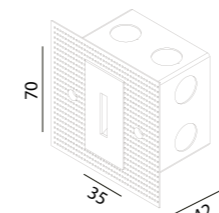

LIGHT DISTRIBUTION

For 3000k

77x77(Cut out)

221 127

LED Power	Colour Temp	Luminous
2.1W	2700/3000K	128lm
	4000/5000K	167lm

LIGHT DISTRIBUTION

For 3000k

77x77(Cut out)