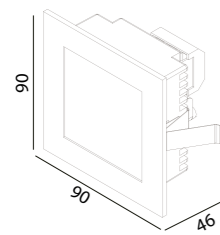

LIGHT DISTRIBUTION

69(Cut out)

Recessed Wall Light PRIMUS

Recessed Wall Light PRIMUS

white grey black

white grey black

221 129

LED Power	Colour Temp	Luminous
2.1W	2700/3000K	128lm
	4000/5000K	167lm