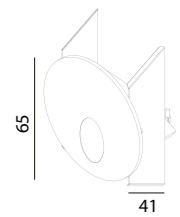

Recessed Wall Light PRIMUS

white grey black

Recessed Wall Light PRIMUS

white grey black

221 112

LED Power	Colour Temp	Luminous
4W	2700/3000K	346lm
	4000/5000K	372lm

LIGHT DISTRIBUTION For 3000k

56(Cut out)

221 114

LED Power	Colour Temp	Luminous
4W	2700/3000K	346lm
	4000/5000K	372lm

LIGHT DISTRIBUTION For 3000k

56(Cut out)

221 113

LED Power	Colour Temp	Luminous
4W	2700/3000K	346lm
	4000/5000K	372lm

LIGHT DISTRIBUTION For 3000k

56(Cut out)

221 115

LED Power	Colour Temp	Luminous
4W	2700/3000K	346lm
	4000/5000K	372lm

LIGHT DISTRIBUTION For 3000k

56(Cut out)