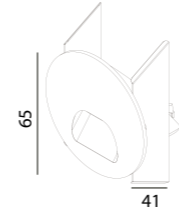

white grey black

221 112

LED Power	Colour Temp	Luminous
4W	2700/3000K	346lm
	4000/5000K	372lm

LIGHT DISTRIBUTION For 3000k

56(Cut out)

221 114

LED Power	Colour Temp	Luminous
4W	2700/3000K	346lm
	4000/5000K	372lm