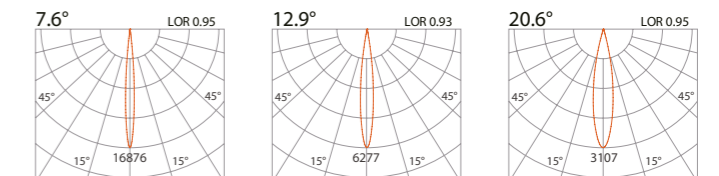

LIGHT DISTRIBUTION For 3000k

56(Cut out)

Recessed Wall Light PRIMUS

white grey black

221 126

LED Power	Colour Temp	Luminous
2W	2700/3000K	128lm
	4000/5000K	128lm

LIGHT DISTRIBUTION

72x33(Cut out)

Recessed Wall Light PRIMUS

white grey black

221 124

LED Power	Colour Temp	Luminous
1W	2700/3000K	90 lm
	4000/5000K	90 lm

LIGHT DISTRIBUTION

69(Cut out)

221 125

LED Power	Colour Temp	Luminous
2W	2700/3000K	128lm
	4000/5000K	128lm

LIGHT DISTRIBUTION

69(Cut out)

Recessed Wall Light PRIMUS

Recessed Wall Light PRIMUS

white grey black

white grey black

221 129

LED Power	Colour Temp	Luminous
2.1W	2700/3000K	128lm
	4000/5000K	167lm