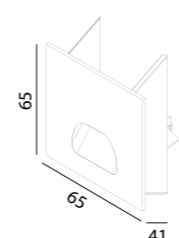

Recessed Wall Light PRIMUS

white grey black

Recessed Wall Light PRIMUS

white grey black

221 112

LED Power	Colour Temp	Luminous
4W	2700/3000K	346lm
	4000/5000K	372lm

LIGHT DISTRIBUTION For 3000k

56(Cut out)

221 114

LED Power	Colour Temp	Luminous
4W	2700/3000K	346lm
	4000/5000K	372lm

LIGHT DISTRIBUTION For 3000k

56(Cut out)

221 113

LED Power	Colour Temp	Luminous
4W	2700/3000K	346lm
	4000/5000K	372lm

LIGHT DISTRIBUTION For 3000k

56(Cut out)

221 115

LED Power	Colour Temp	Luminous
4W	2700/3000K	346lm
	4000/5000K	372lm

LIGHT DISTRIBUTION For 3000k

56(Cut out)