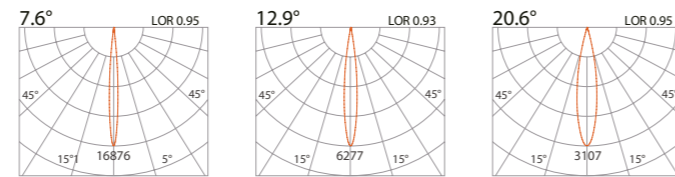

white grey black

221 112

LED Power	Colour Temp	Luminous
4W	2700/3000K	346lm
	4000/5000K	372lm

LIGHT DISTRIBUTION For 3000k

56(Cut out)

221 114

LED Power	Colour Temp	Luminous
4W	2700/3000K	346lm
	4000/5000K	372lm

LIGHT DISTRIBUTION For 3000k

56(Cut out)

221 113

LED Power	Colour Temp	Luminous
4W	2700/3000K	346lm
	4000/5000K	372lm

LIGHT DISTRIBUTION For 3000k

56(Cut out)

221 115

LED Power	Colour Temp	Luminous
4W	2700/3000K	346lm
	4000/5000K	372lm

LIGHT DISTRIBUTION For 3000k

56(Cut out)

Recessed Wall Light PRIMUS

white grey black

221 126

LED Power	Colour Temp	Luminous
2W	2700/3000K	128lm
	4000/5000K	128lm

LIGHT DISTRIBUTION

72x33(Cut out)

Recessed Wall Light PRIMUS

white grey black

221 124

LED Power	Colour Temp	Luminous
1W	2700/3000K	90 lm
	4000/5000K	90 lm

LIGHT DISTRIBUTION

69(Cut out)

221 125

LED Power	Colour Temp	Luminous
2W	2700/3000K	128lm
	4000/5000K	128lm