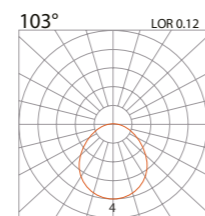

LIGHT DISTRIBUTION

For 3000k

↻ 35(Cut out)

221 110

LED Power	Colour Temp	Luminous
4W	2700/3000K	346lm
	4000/5000K	372lm

LIGHT DISTRIBUTION

For 3000k

↻ 56(Cut out)

LIGHT DISTRIBUTION

For 3000k

77x77(Cut out)

221 127

LED Power	Colour Temp	Luminous
2.1W	2700/3000K	128lm
	4000/5000K	167lm

LIGHT DISTRIBUTION

For 3000k

77x77(Cut out)

221 128

LED Power	Colour Temp	Luminous
2.1W	2700/3000K	128lm
	4000/5000K	167lm

LIGHT DISTRIBUTION

For 3000k

29x56 (Cut out)