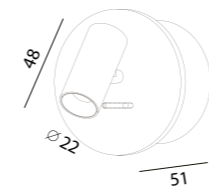

LIGHT DISTRIBUTION For 3000k

56(Cut out)

Recessed Wall Light PRIMUS

white grey black

221 126

LED Power	Colour Temp	Luminous
2W	2700/3000K	128lm
	4000/5000K	128lm

LIGHT DISTRIBUTION

72x33(Cut out)

Recessed Wall Light PRIMUS

white grey black

221 124

LED Power	Colour Temp	Luminous
1W	2700/3000K	90 lm
	4000/5000K	90 lm

LIGHT DISTRIBUTION

69(Cut out)

221 125

LED Power	Colour Temp	Luminous
2W	2700/3000K	128lm
	4000/5000K	128lm

LIGHT DISTRIBUTION

69(Cut out)

Recessed Wall Light PRIMUS

Recessed Wall Light PRIMUS

white grey black

white grey black

221 129

LED Power	Colour Temp	Luminous
2.1W	2700/3000K	128lm
	4000/5000K	167lm