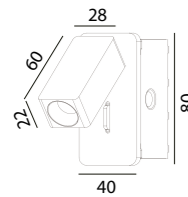

LIGHT DISTRIBUTION For 3000k

56(Cut out)

Recessed Wall Light PRIMUS

white grey black

221 126

LED Power	Colour Temp	Luminous
2W	2700/3000K	128lm
	4000/5000K	128lm

LIGHT DISTRIBUTION

72x33(Cut out)