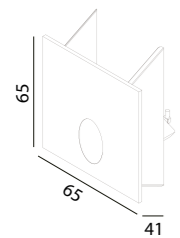

Recessed Wall Light PRIMUS

white grey black

Recessed Wall Light PRIMUS

white grey black

221 112

LED Power	Colour Temp	Luminous
4W	2700/3000K	346lm
	4000/5000K	372lm

LIGHT DISTRIBUTION For 3000k

56(Cut out)

221 114

LED Power	Colour Temp	Luminous
4W	2700/3000K	346lm
	4000/5000K	372lm

LIGHT DISTRIBUTION For 3000k

56(Cut out)

221 113

LED Power	Colour Temp	Luminous
4W	2700/3000K	346lm
	4000/5000K	372lm

LIGHT DISTRIBUTION For 3000k

56(Cut out)

221 115

LED Power	Colour Temp	Luminous
4W	2700/3000K	346lm
	4000/5000K	372lm

LIGHT DISTRIBUTION For 3000k

56(Cut out)