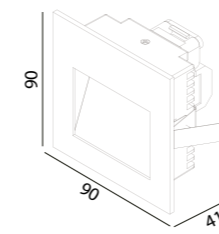

LIGHT DISTRIBUTION

69(Cut out)

Recessed Wall Light PRIMUS

Recessed Wall Light PRIMUS

white grey black

white grey black

221 129

LED Power	Colour Temp	Luminous
2.1W	2700/3000K	128lm
	4000/5000K	167lm

LIGHT DISTRIBUTION

For 3000k

77x77(Cut out)

221 127

LED Power	Colour Temp	Luminous
2.1W	2700/3000K	128lm
	4000/5000K	167lm

LIGHT DISTRIBUTION

For 3000k

77x77(Cut out)