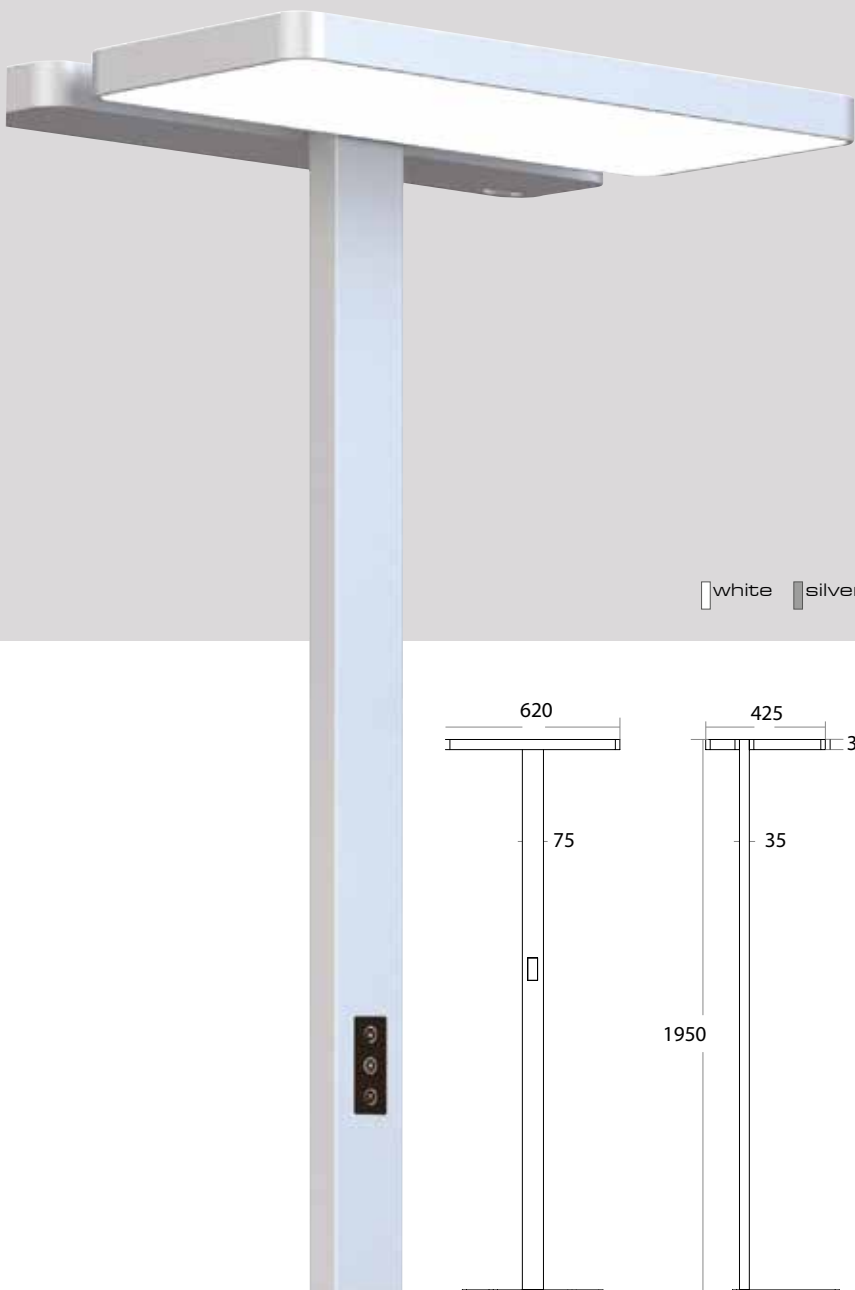

Office Luminaire ALVA

white silver

441 113

LED Power $\pm 65W/35W \pm$ ColourTemp 3000/4000/6000K Luminous $\uparrow 7800lm/4200lm \uparrow$

441 114

LED Power $\pm 65W/35W \pm$ ColourTemp 3000~6000K Luminous $\uparrow 7800lm/4200lm \uparrow$