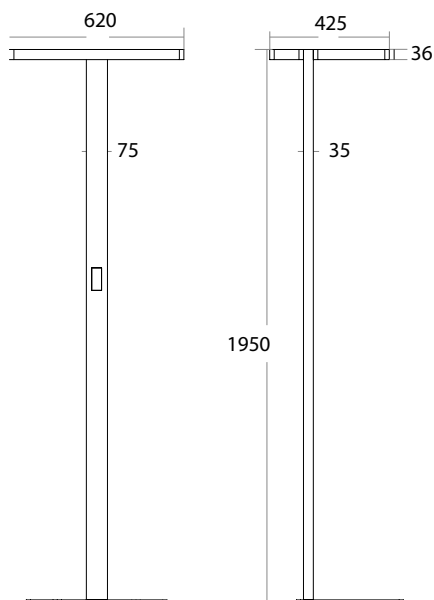

Office Luminaire ALVA

white silver

441 113

LED Power $\pm 65W/35W \pm$ ColourTemp 3000/4000/6000K Luminous $\uparrow 7800lm/4200lm \uparrow$

441 114

LED Power $\pm 65W/35W \pm$ ColourTemp 3000~6000K Luminous $\uparrow 7800lm/4200lm \uparrow$