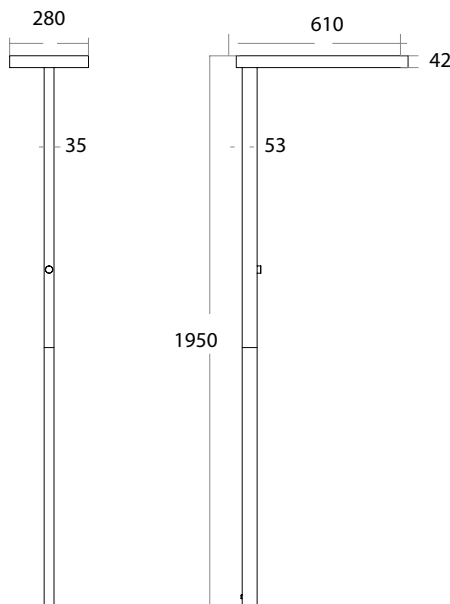

Office Luminaire ALVA

white silver

441 127
LED Power $\pm 30\text{W}/30\text{W}\pm$ ColourTemp 3000/4000/6000K Luminous $\pm 3500\text{lm}/3100\text{lm}\pm$

441 128
LED Power $\pm 40\text{W}/40\text{W}\pm$ ColourTemp 3000/4000/6000K Luminous $\pm 4600\text{lm}/4200\text{lm}\pm$