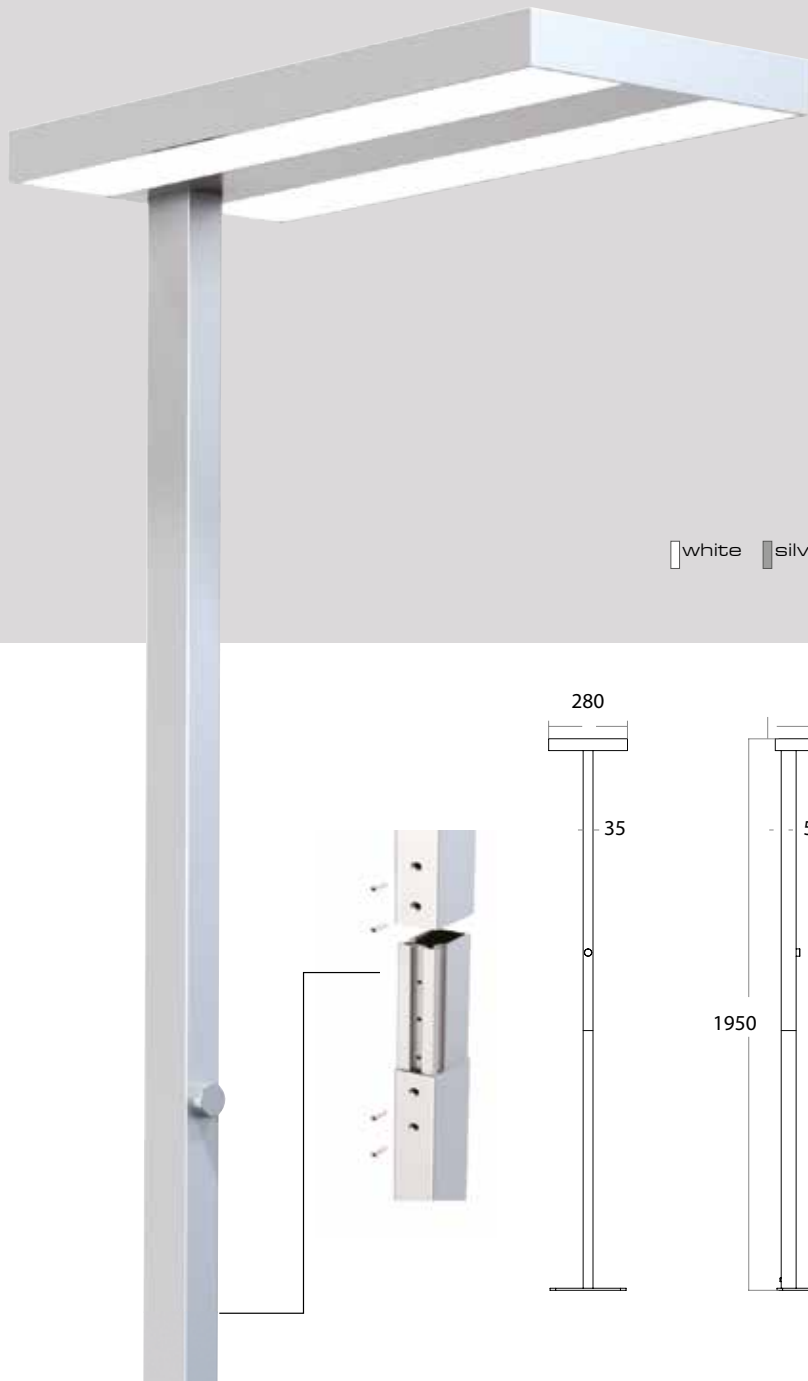

Office Luminaire ALVA

white silver

441 127
LED Power $\pm 30\text{W}/30\text{W}\pm$ ColourTemp 3000/4000/6000K Luminous $\pm 3500\text{lm}/3100\text{lm}\pm$

441 128
LED Power $\pm 40\text{W}/40\text{W}\pm$ ColourTemp 3000/4000/6000K Luminous $\pm 4600\text{lm}/4200\text{lm}\pm$