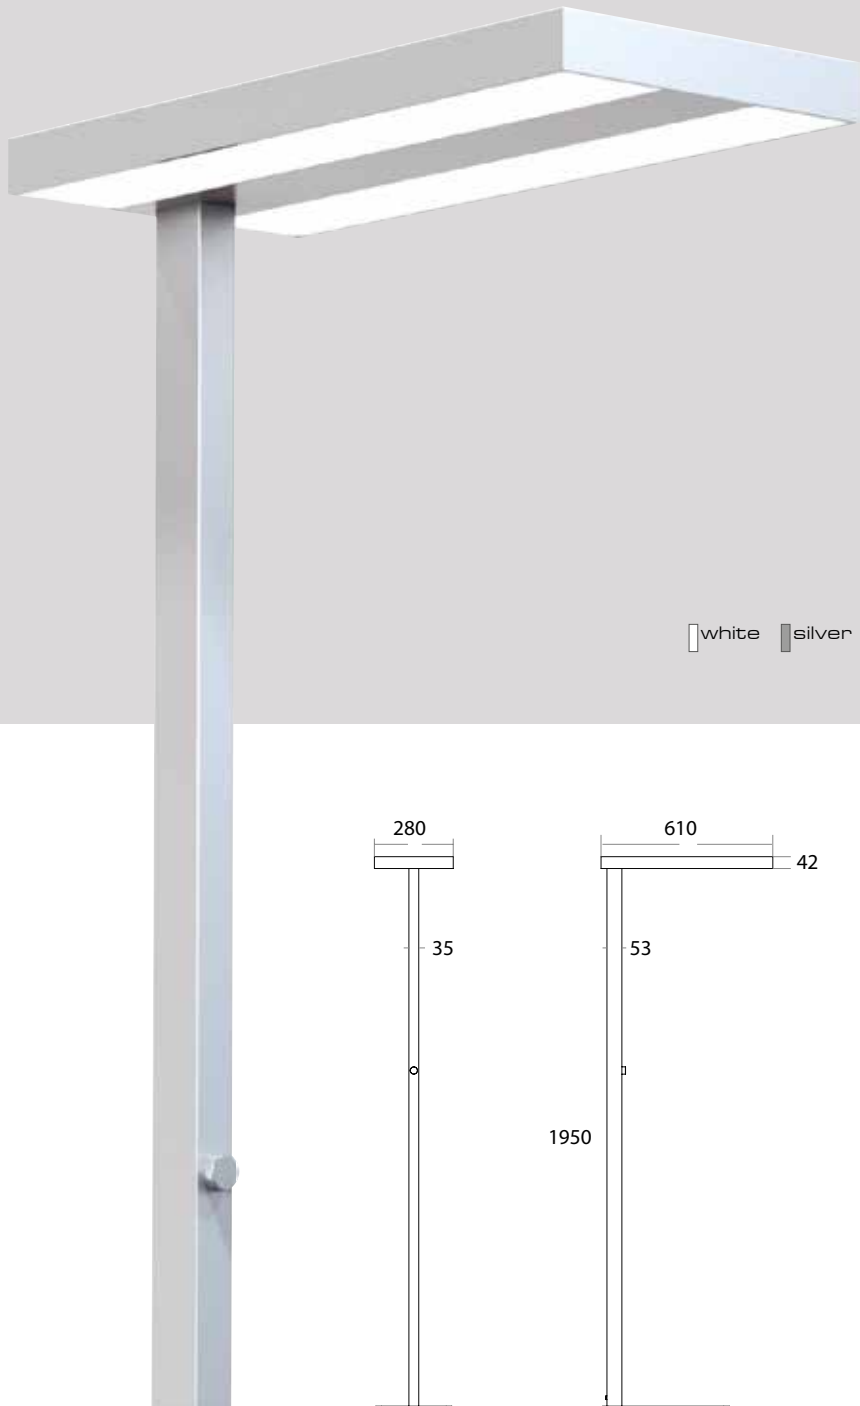

Office Luminaire ALVA

white silver

441 129

LED Power **ColourTemp** **Luminous**
 †30W/30W† 3000/4000/6000K †3800lm/3400lm†

441 130

LED Power **ColourTemp** **Luminous**
 †40W/40W† 3000/4000/6000K †5000lm/4600lm†