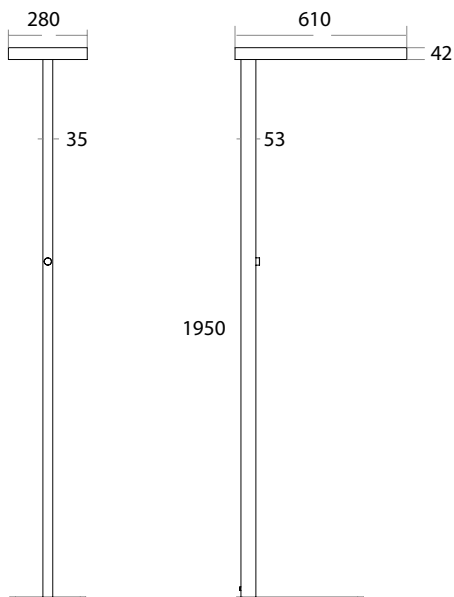

Office Luminaire ALVA

white silver

441 129

LED Power **ColourTemp** **Luminous**
 †30W/30W† 3000/4000/6000K †3800lm/3400lm†

441 130

LED Power **ColourTemp** **Luminous**
 †40W/40W† 3000/4000/6000K †5000lm/4600lm†