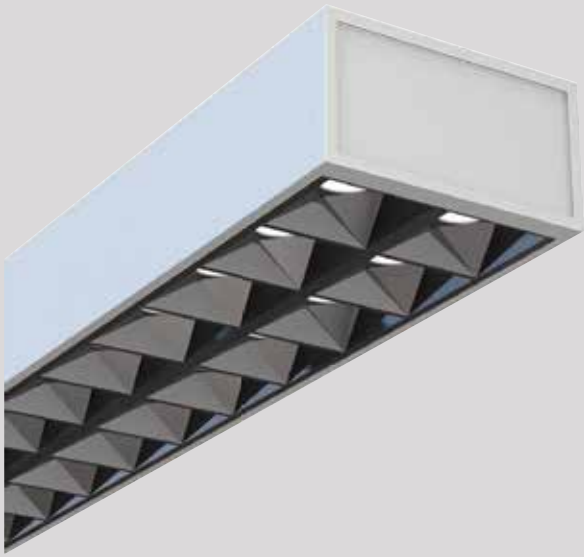

SUSPENDED Luminare HEKTOR

white silver

445 130

LED Power **ColourTemp** **Luminous**
 †30W/30W† 3000/4000/6000K †3600lm/3600lm†