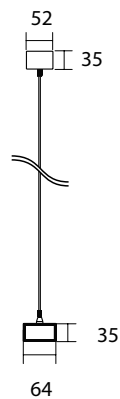

SUSPENDED Luminare HEKTOR

white silver

445 130

LED Power **ColourTemp** **Luminous**
 †30W/30W† 3000/4000/6000K †3600lm/3600lm†