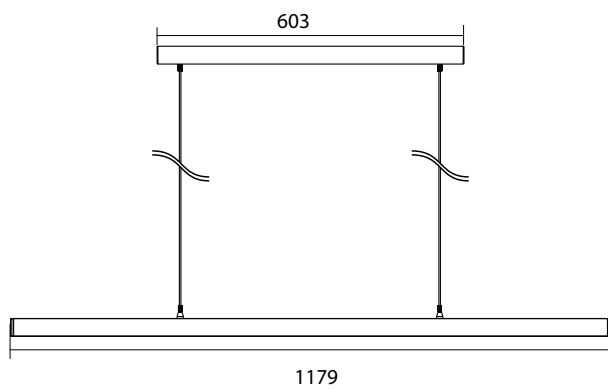

SUSPENDED Luminare HEKTOR

white silver

445 130

LED Power **ColourTemp** **Luminous**
 †30W/30W† 3000/4000/6000K †3600lm/3600lm†