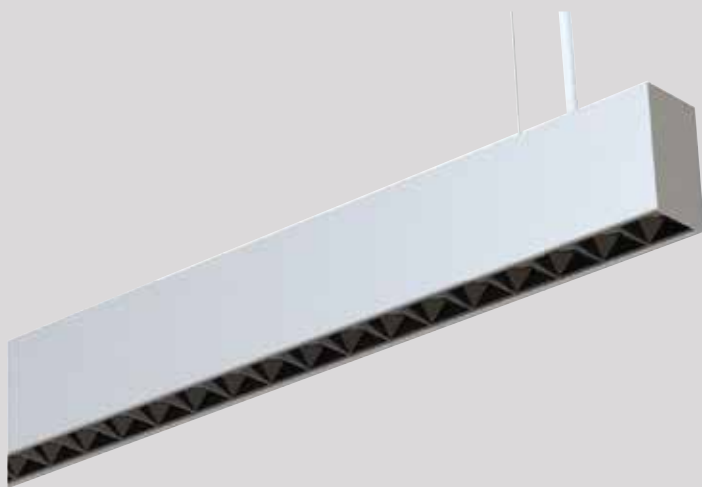

# SUSPENDED Luminare HEKTOR

white silver

IP20

UGR  
<6

Dim

Built-in  
driver

**445 132**

**LED Power** **ColourTemp** **Luminous**  
†25W/25W† 3000/4000/6000K †3000lm/3000lm†