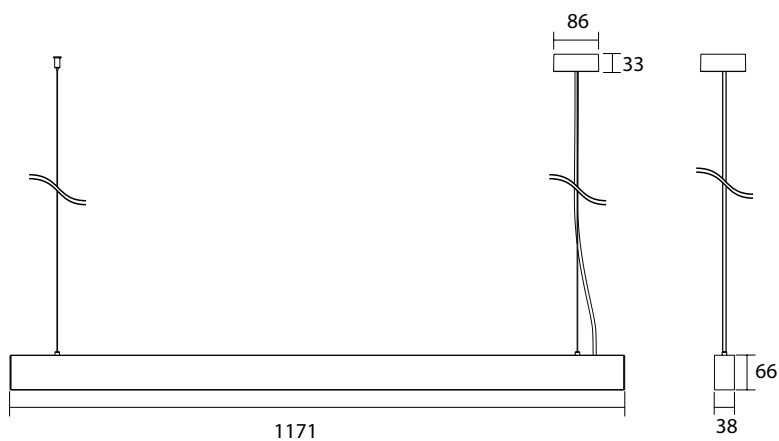

# SUSPENDED Luminare HEKTOR

white silver

IP20

UGR  
<6

Dim

Built-in  
driver

**445 132**

**LED Power** **ColourTemp** **Luminous**  
†25W/25W† 3000/4000/6000K †3000lm/3000lm†